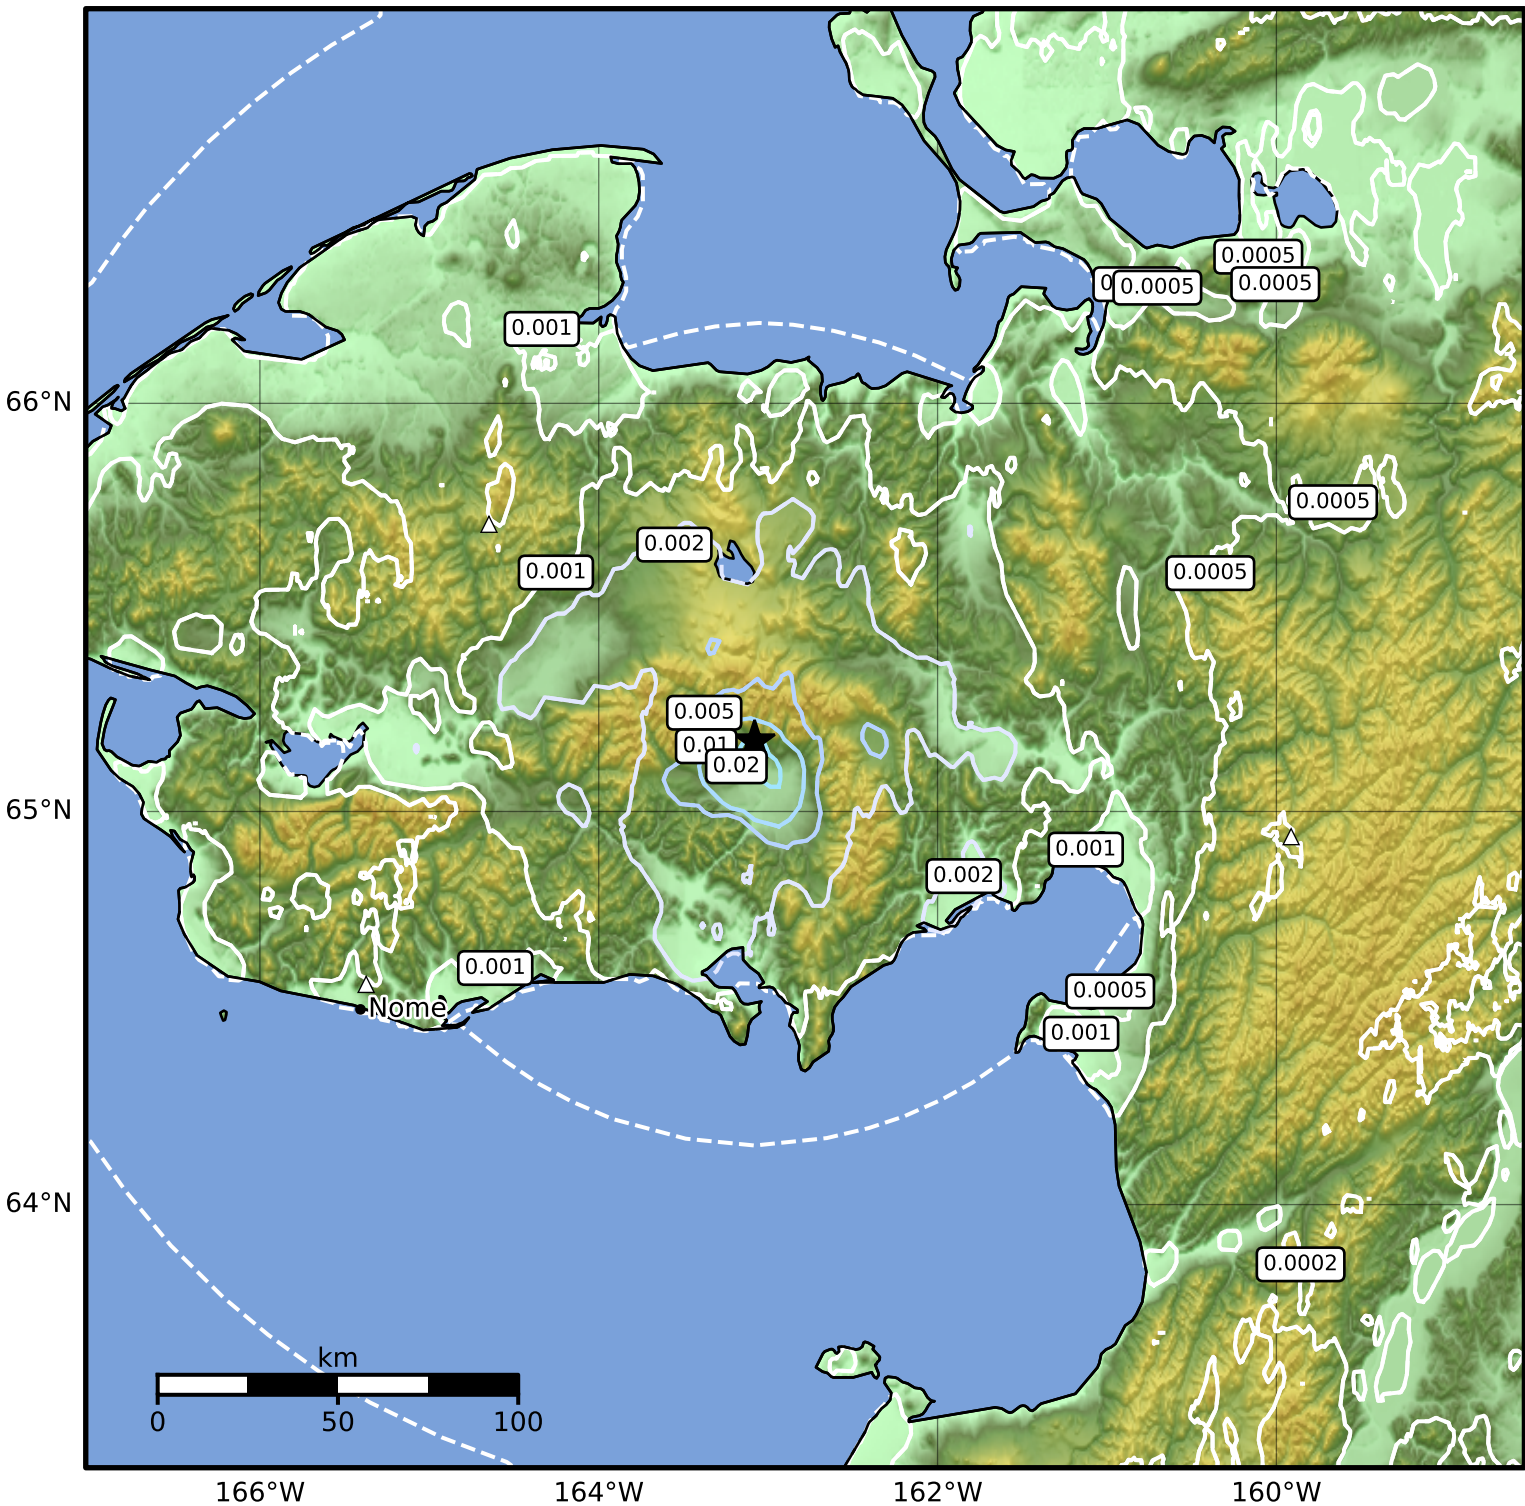

3.0 Second Peak Spectral Acceleration Map Alaska Earthquake Center  
ShakeMap: 72 km (45 miles) NNW of Elim  
Jun 16, 2026 23:57:43 UTC M3.9 N65.17 W163.08 Depth: 5.0km ID:a2026lwlpcr

Scale based on Worden et al. (2012)

△ Seismic Instrument ○ Reported Intensity

★ Epicenter

Version 3: Processed 2026-06-17T00:10:26Z