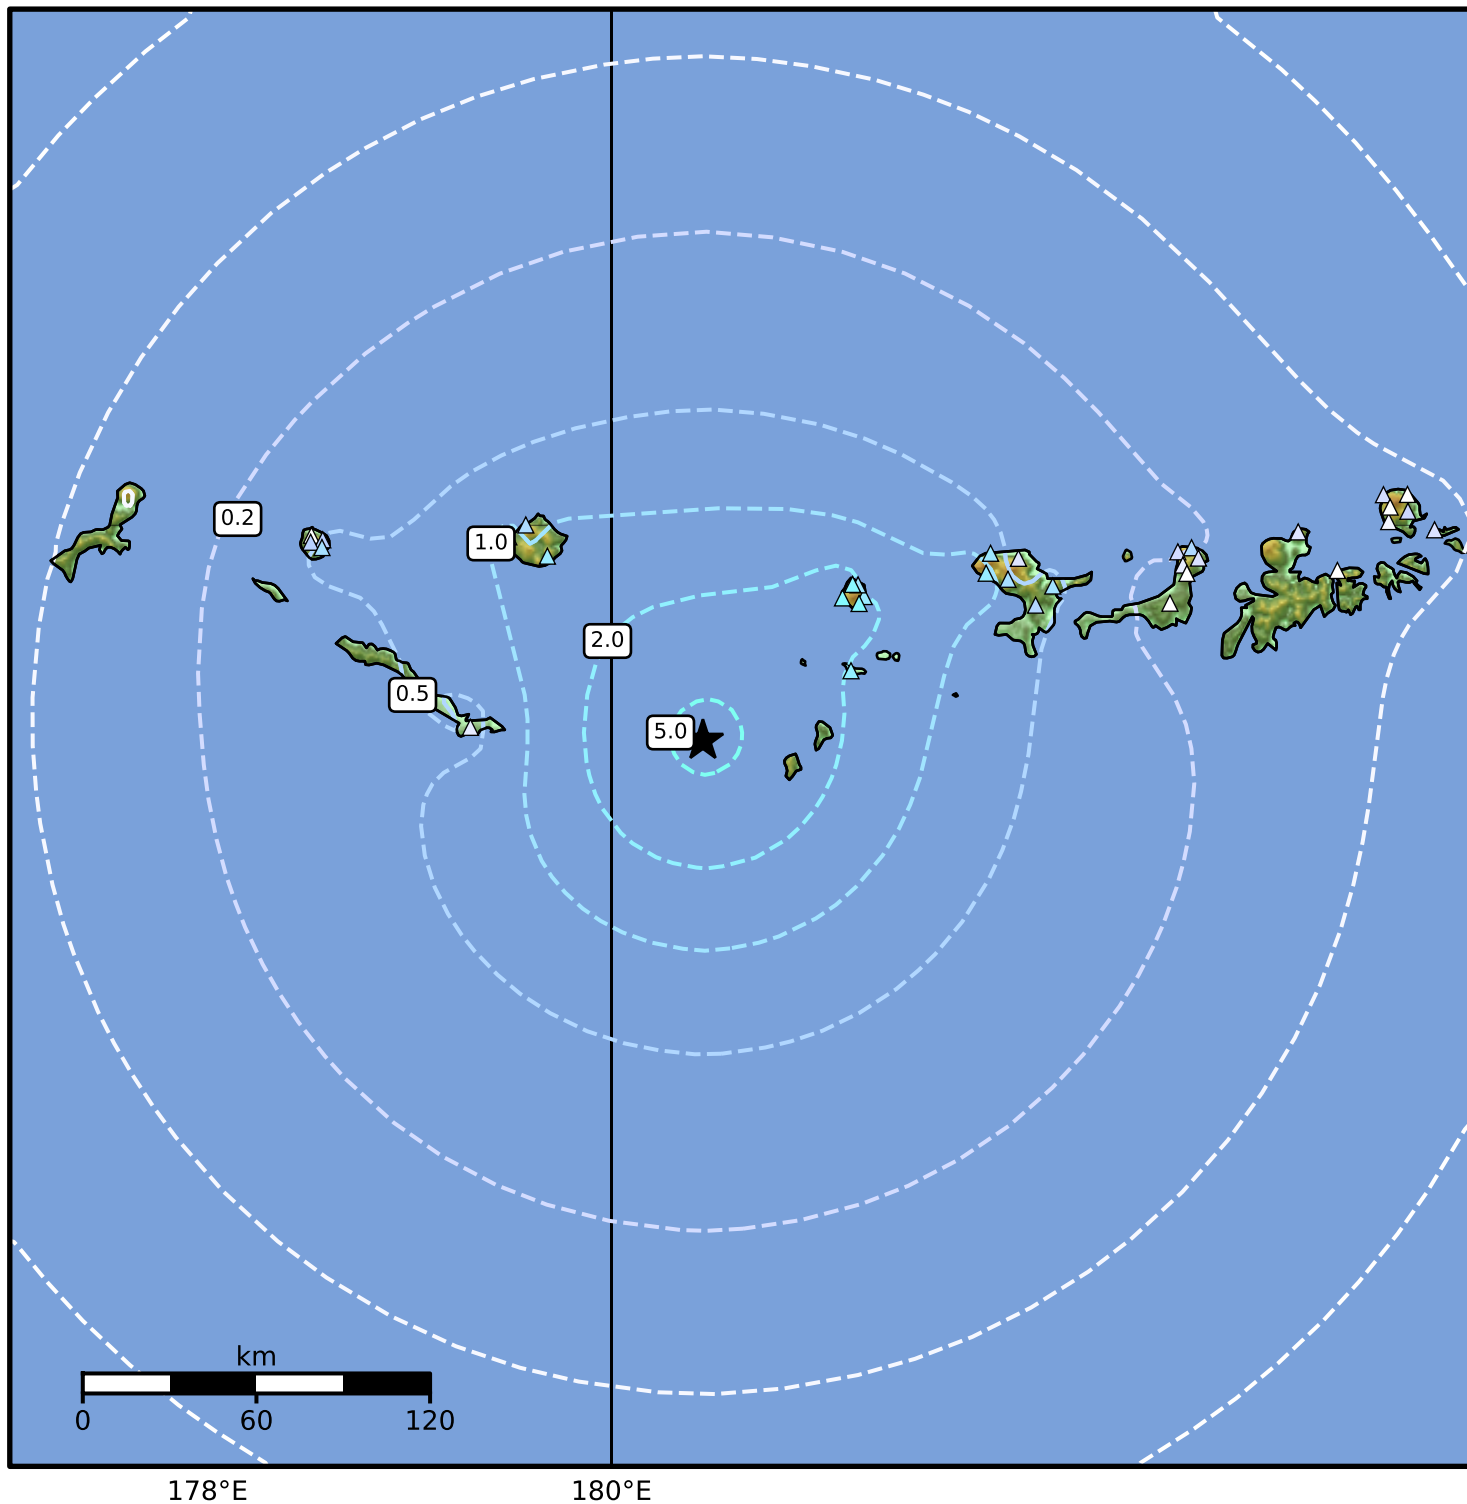

0.3 Second Peak Spectral Acceleration Map Alaska Earthquake Center
 ShakeMap: 213 km (132 miles) WSW of Adak
 Jun 18, 2026 13:58:28 UTC M5.1 N51.34 W179.55 Depth: 27.2km ID:a2026ljqmm

SA(0.3) (%g)	0.1	0.2	0.5	1	2	5	10	20	50	100	200
--------------	-----	-----	-----	---	---	---	----	----	----	-----	-----

Scale based on Worden et al. (2012)

Version 4: Processed 2026-06-18T14:06:54Z

△ Seismic Instrument ○ Reported Intensity

★ Epicenter