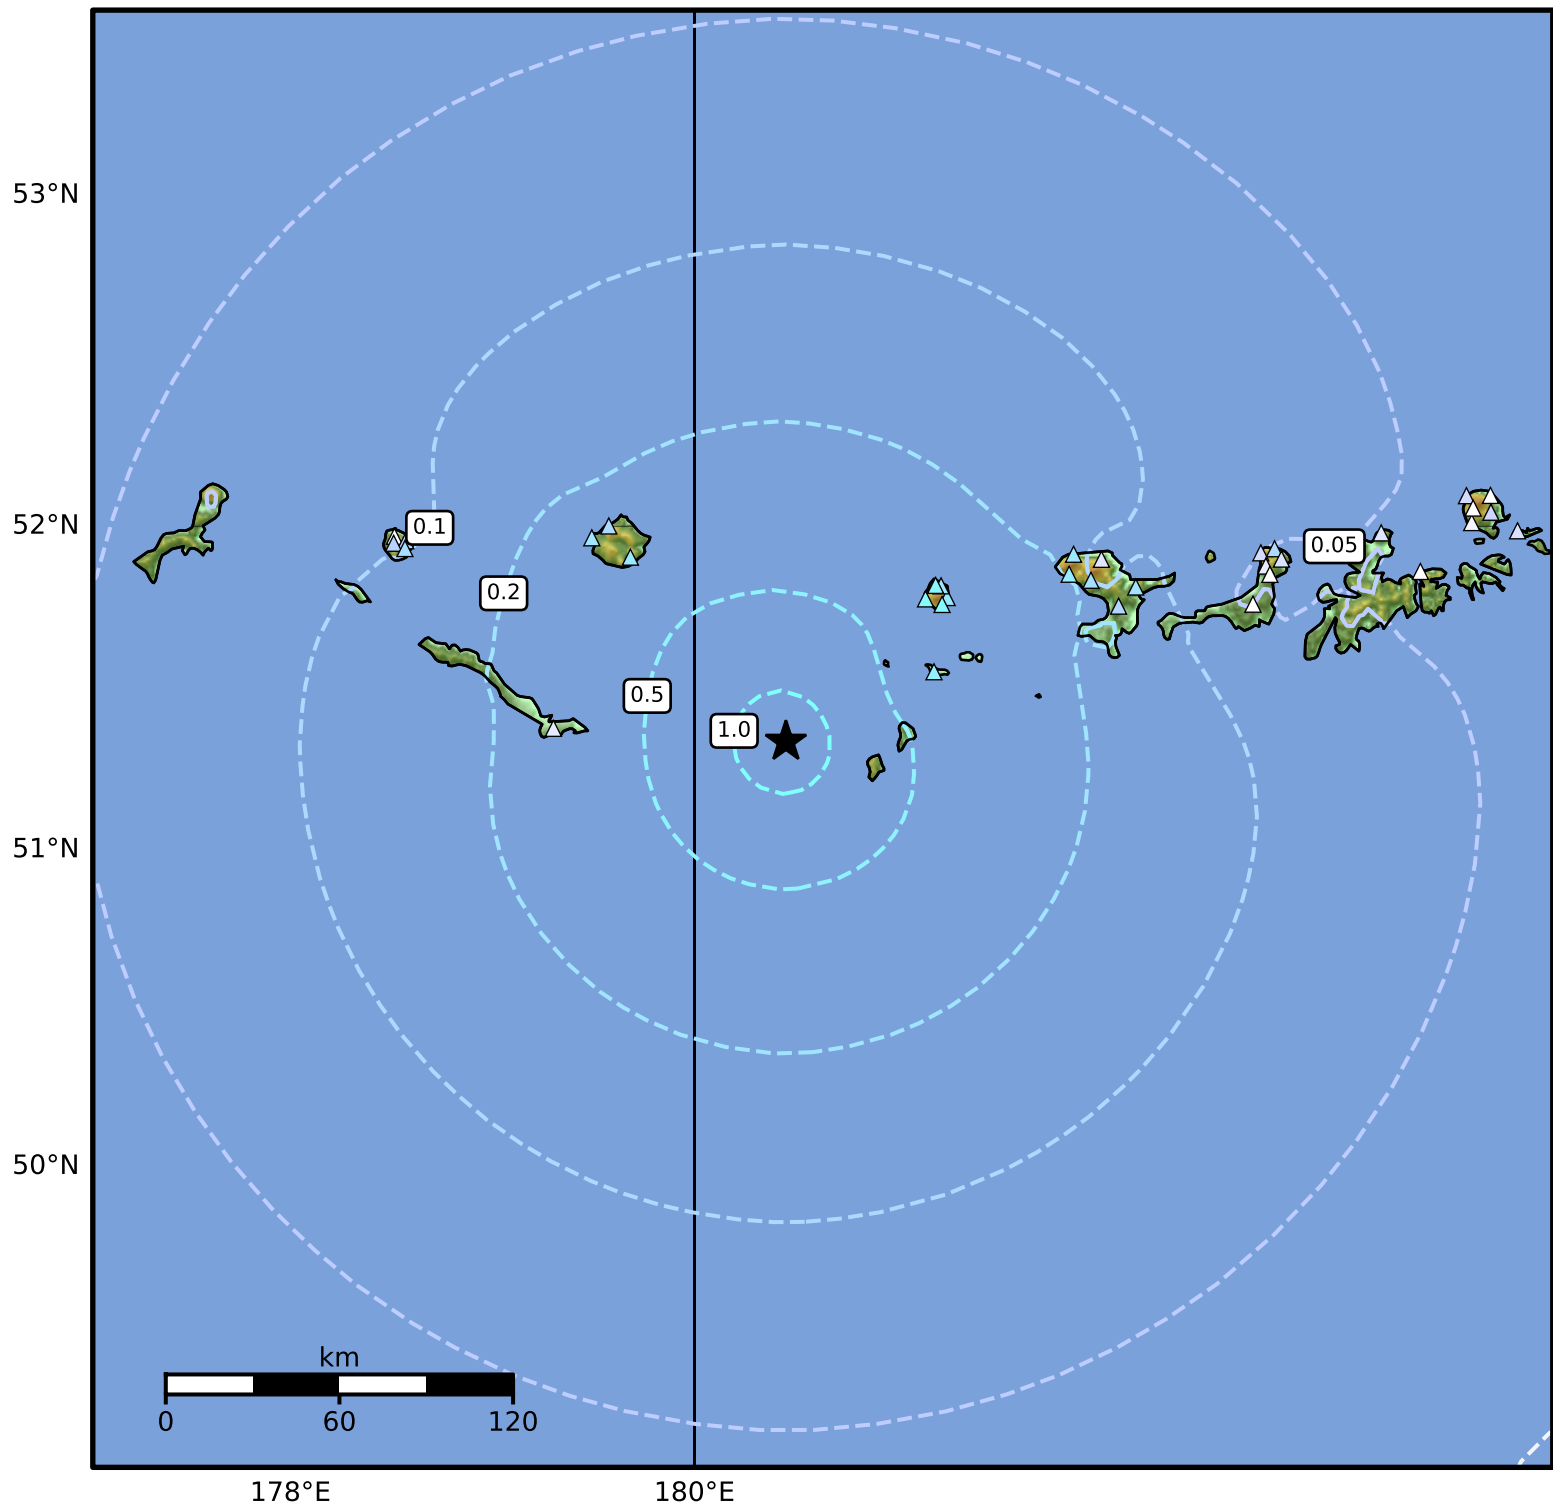

1.0 Second Peak Spectral Acceleration Map Alaska Earthquake Center
 ShakeMap: 213 km (132 miles) WSW of Adak
 Jun 18, 2026 13:58:28 UTC M5.1 N51.34 W179.55 Depth: 27.2km ID:a2026ljqmm

SA(1.0) (%g)	0.1	0.2	0.5	1	2	5	10	20	50	100	200
--------------	-----	-----	-----	---	---	---	----	----	----	-----	-----

Scale based on Worden et al. (2012)

Version 4: Processed 2026-06-18T14:06:54Z

△ Seismic Instrument ○ Reported Intensity

★ Epicenter