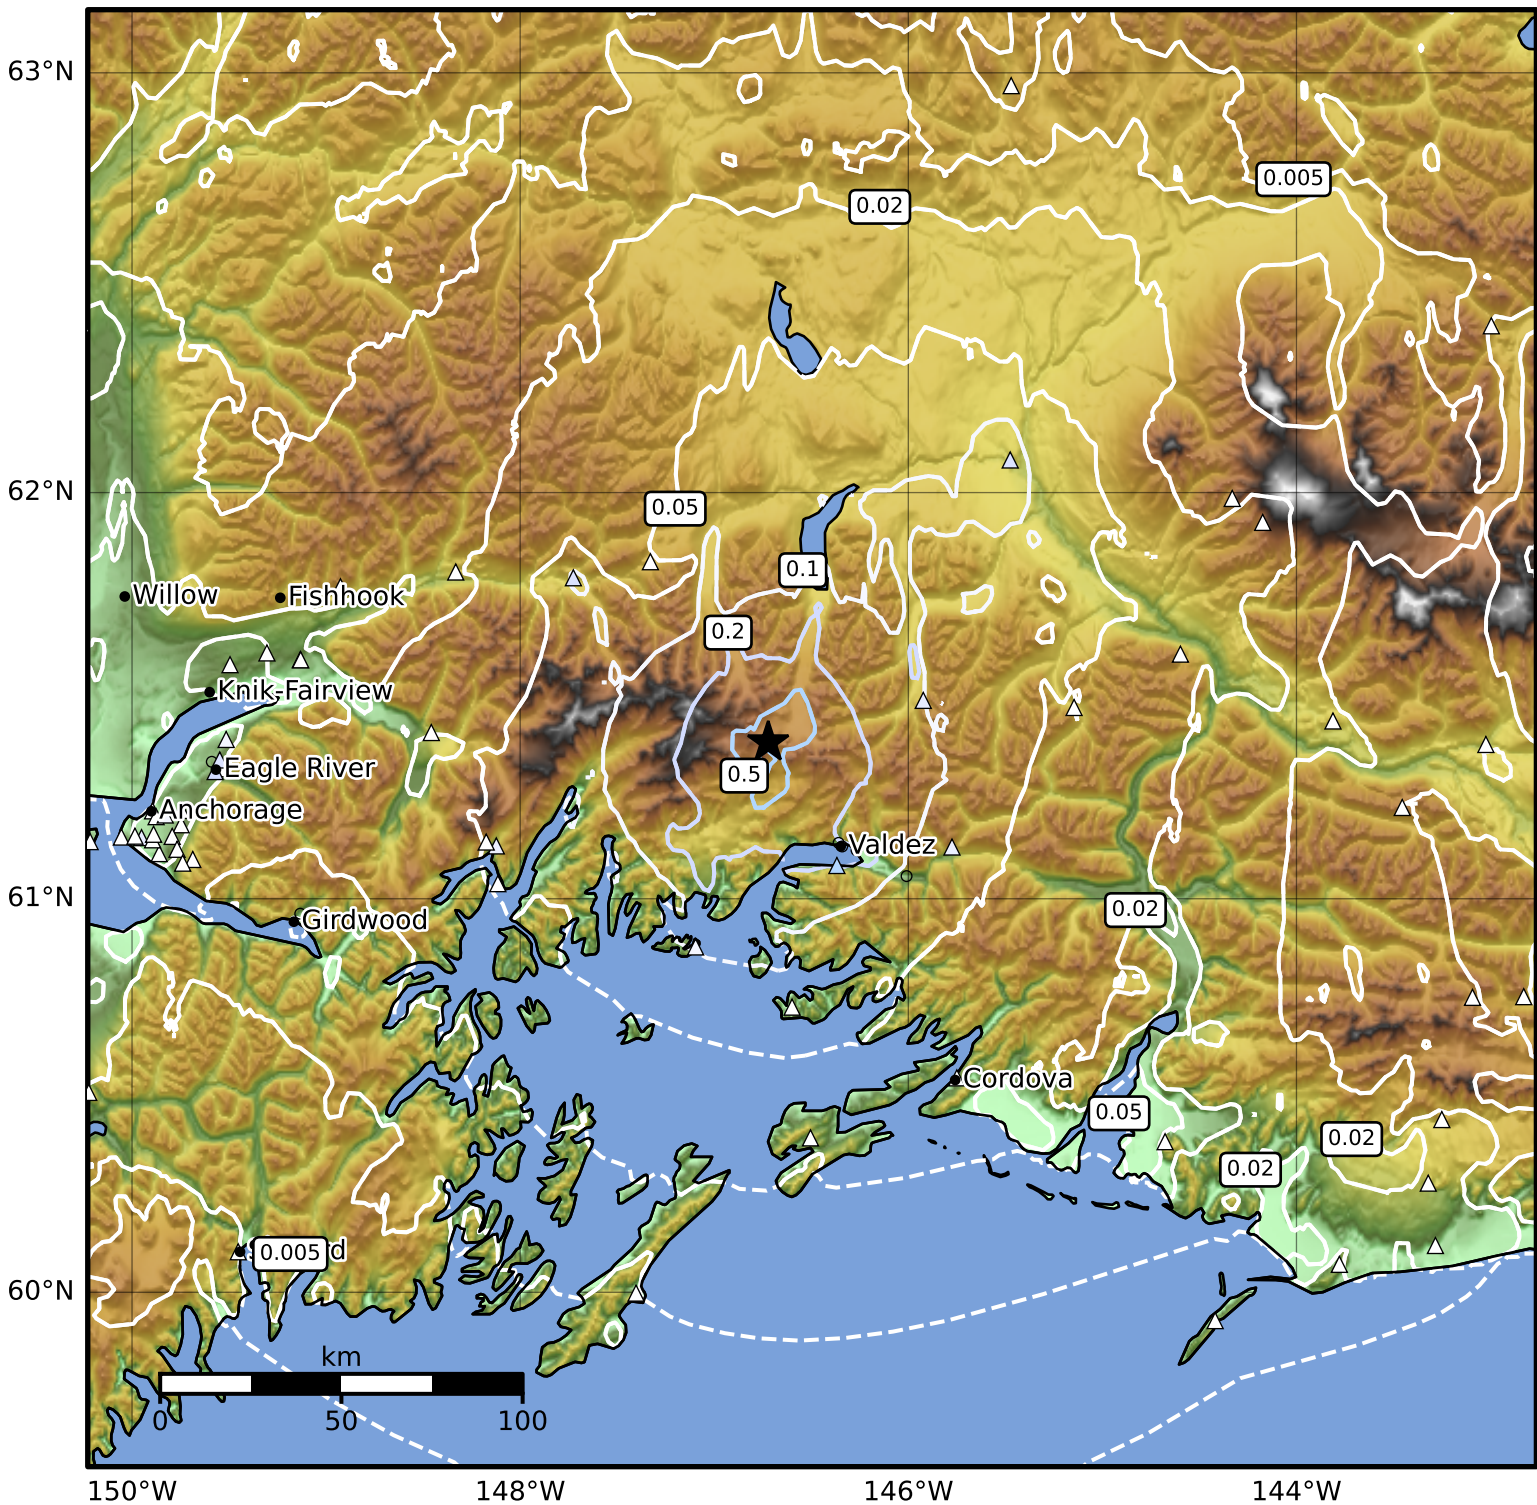

0.3 Second Peak Spectral Acceleration Map Alaska Earthquake Center  
 ShakeMap: 34 km (21 miles) NW of Valdez  
 Jun 21, 2026 02:25:30 UTC M3.5 N61.39 W146.72 Depth: 23.4km ID:a2026meapiz

SA(0.3) (%g)	0.1	0.2	0.5	1	2	5	10	20	50	100	200
--------------	-----	-----	-----	---	---	---	----	----	----	-----	-----

Scale based on Worden et al. (2012)

Version 4: Processed 2026-06-21T04:03:13Z

△ Seismic Instrument ○ Reported Intensity

★ Epicenter