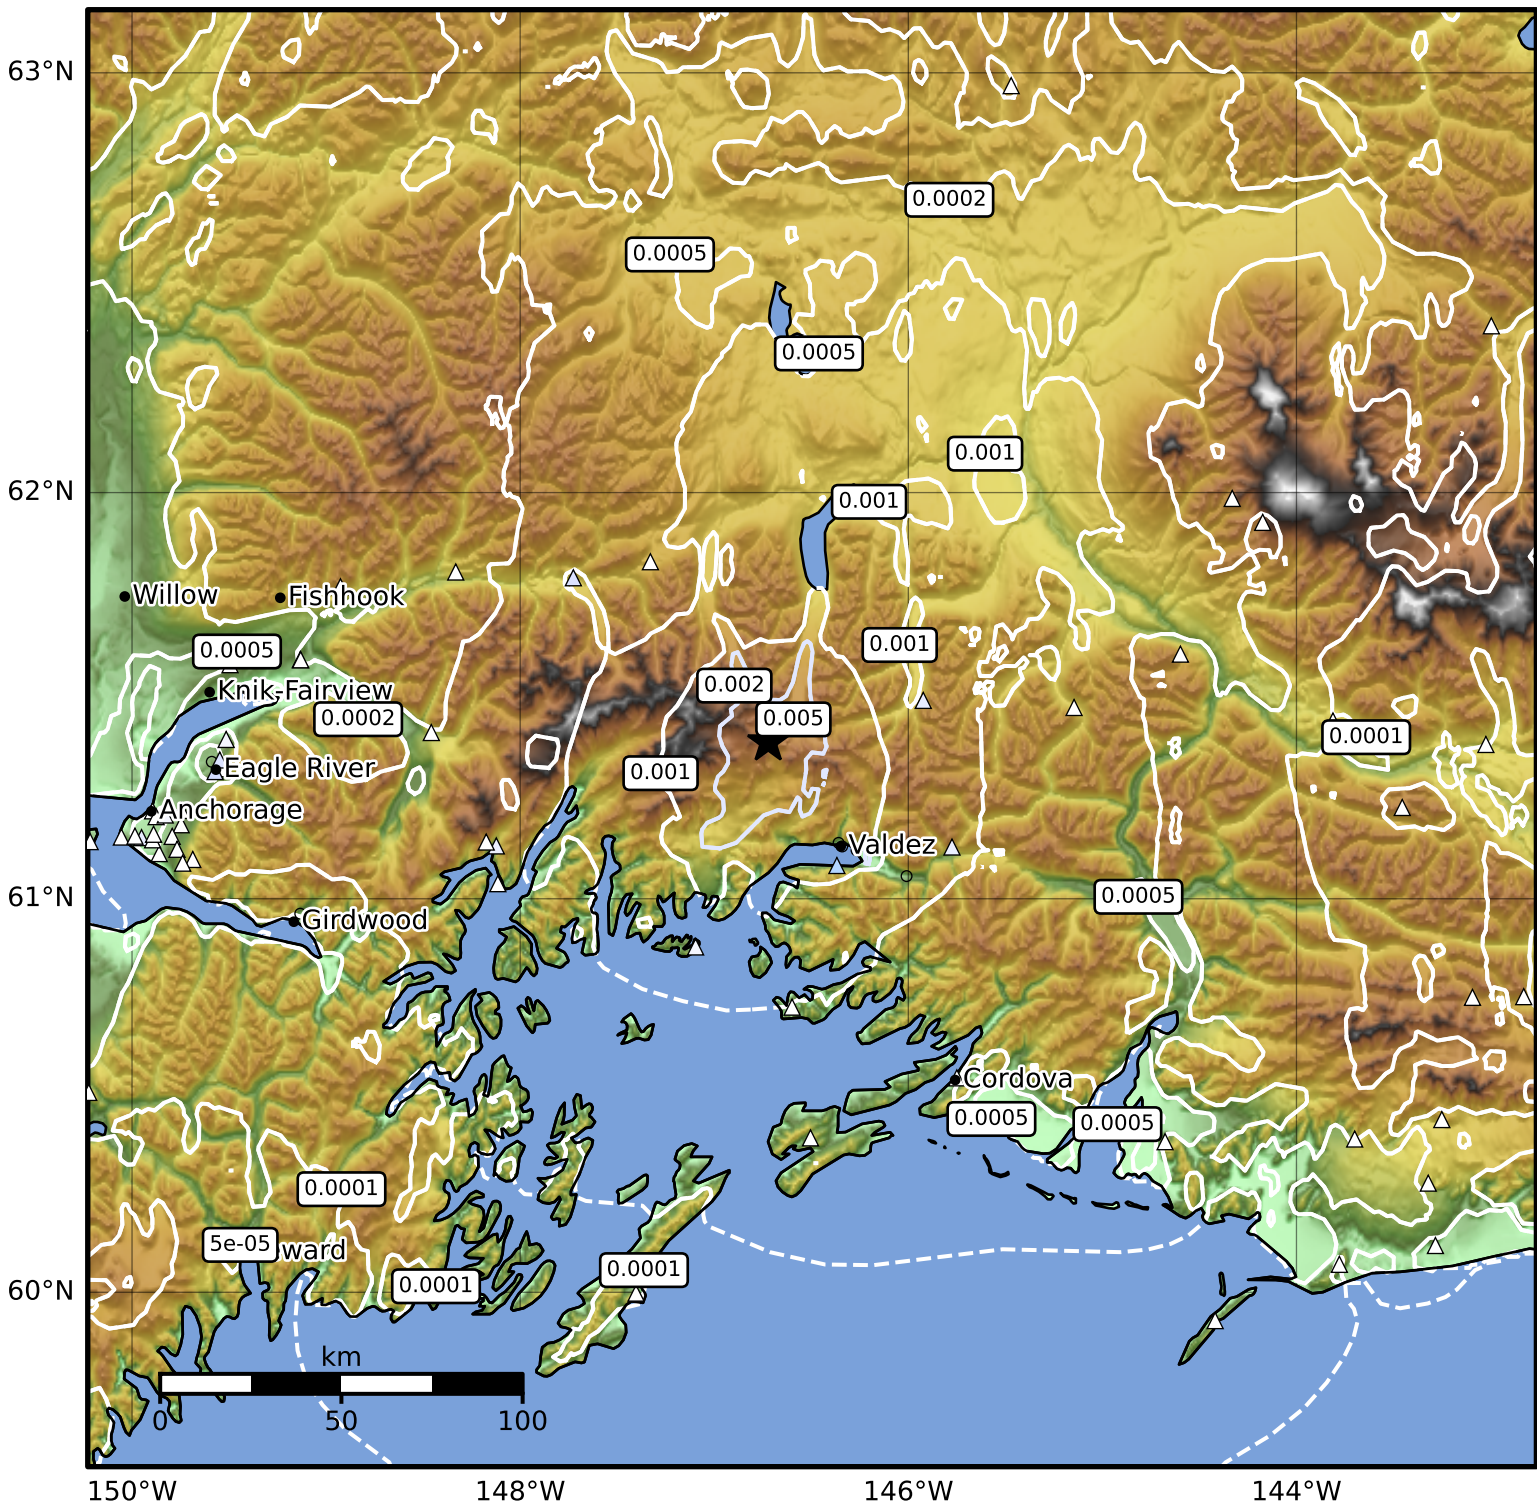

3.0 Second Peak Spectral Acceleration Map Alaska Earthquake Center  
 ShakeMap: 34 km (21 miles) NW of Valdez  
 Jun 21, 2026 02:25:30 UTC M3.5 N61.39 W146.72 Depth: 23.4km ID:a2026meapiz

Scale based on Worden et al. (2012)

Version 4: Processed 2026-06-21T04:03:13Z

△ Seismic Instrument ○ Reported Intensity

★ Epicenter