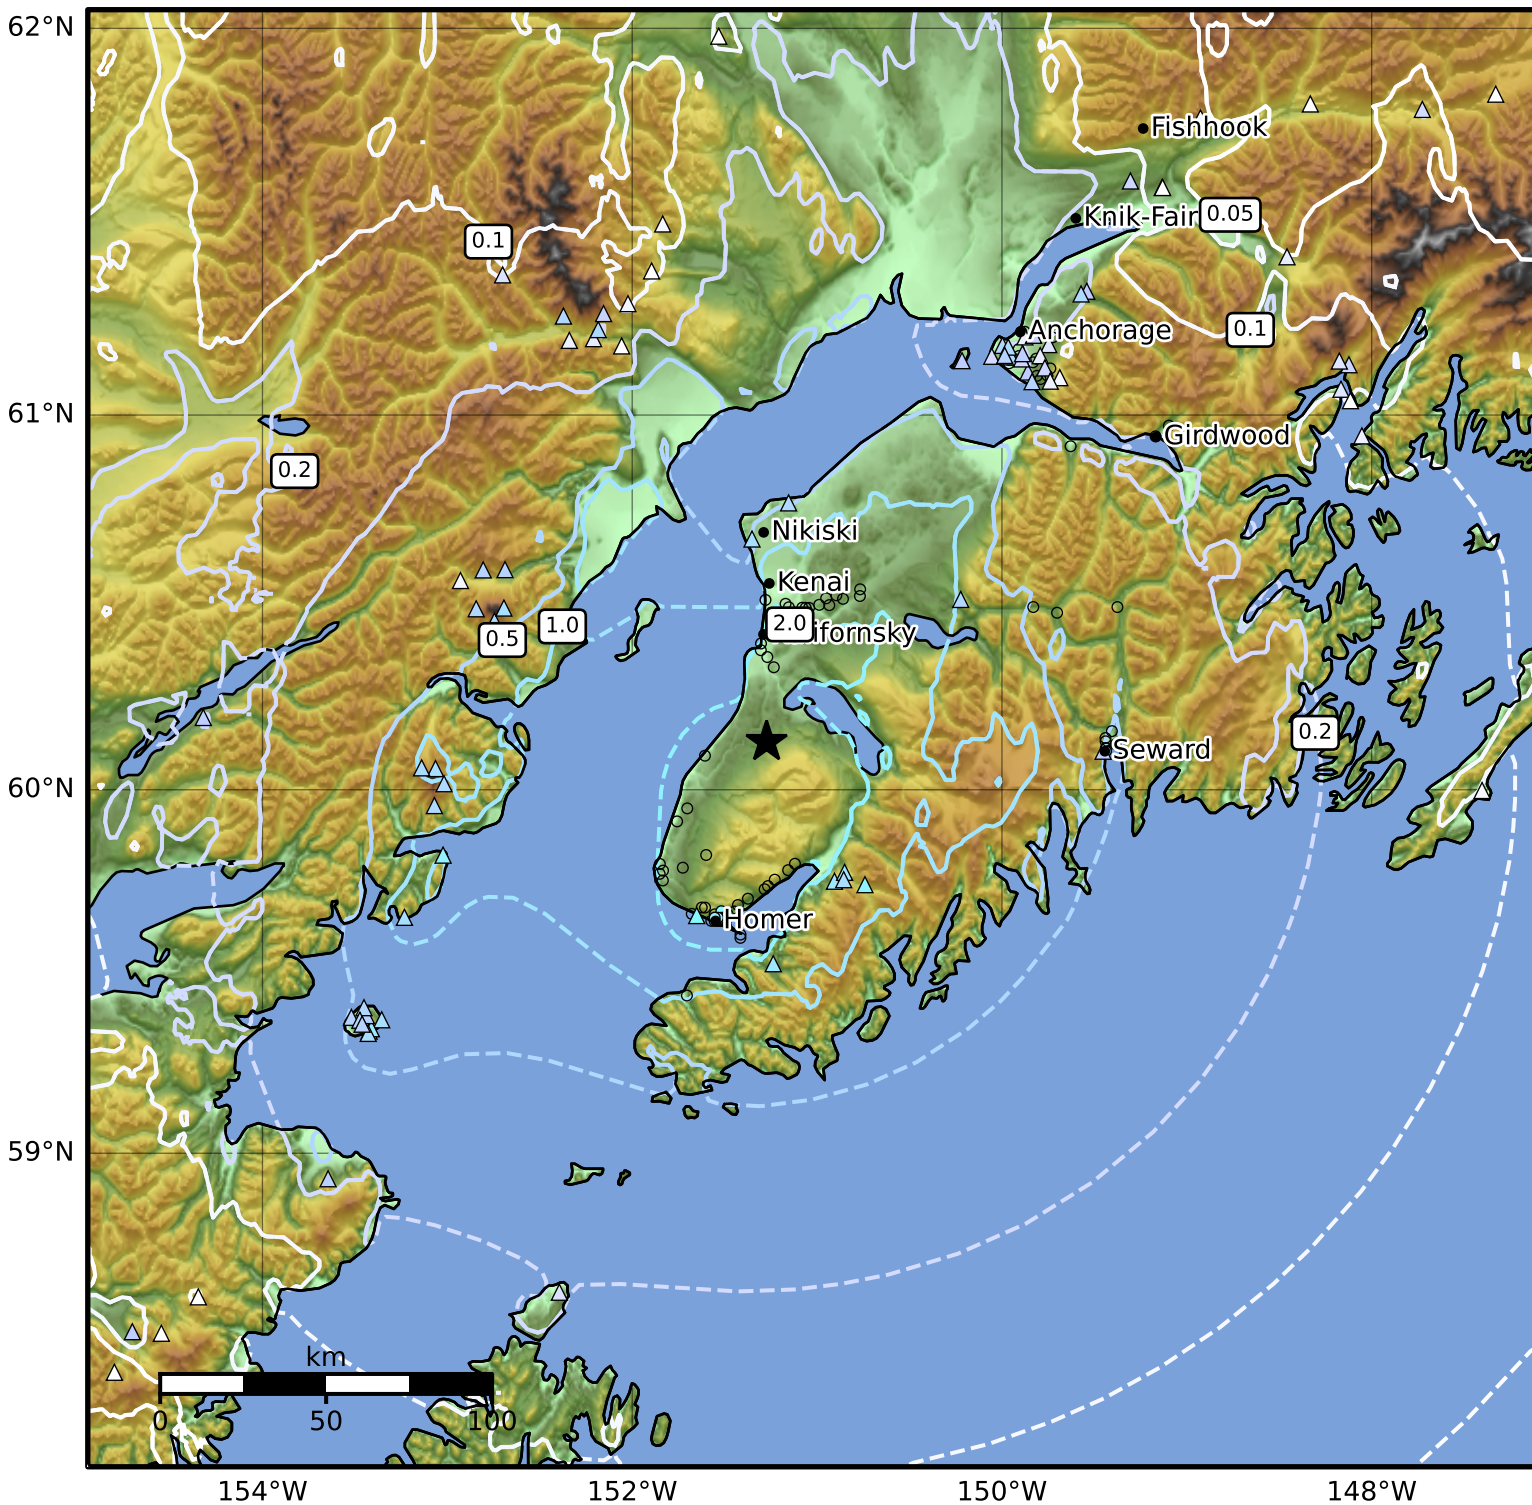

0.3 Second Peak Spectral Acceleration Map Alaska Earthquake Center
 ShakeMap: 18 km (11 miles) SSE of Coho
 Jun 27, 2026 01:15:31 UTC M4.9 N60.13 W151.27 Depth: 55.0km ID:a2026mpakbo

SA(0.3) (%g)	0.1	0.2	0.5	1	2	5	10	20	50	100	200
--------------	-----	-----	-----	---	---	---	----	----	----	-----	-----

Scale based on Worden et al. (2012)

△ Seismic Instrument ○ Reported Intensity

★ Epicenter

Version 5: Processed 2026-06-27T01:35:32Z