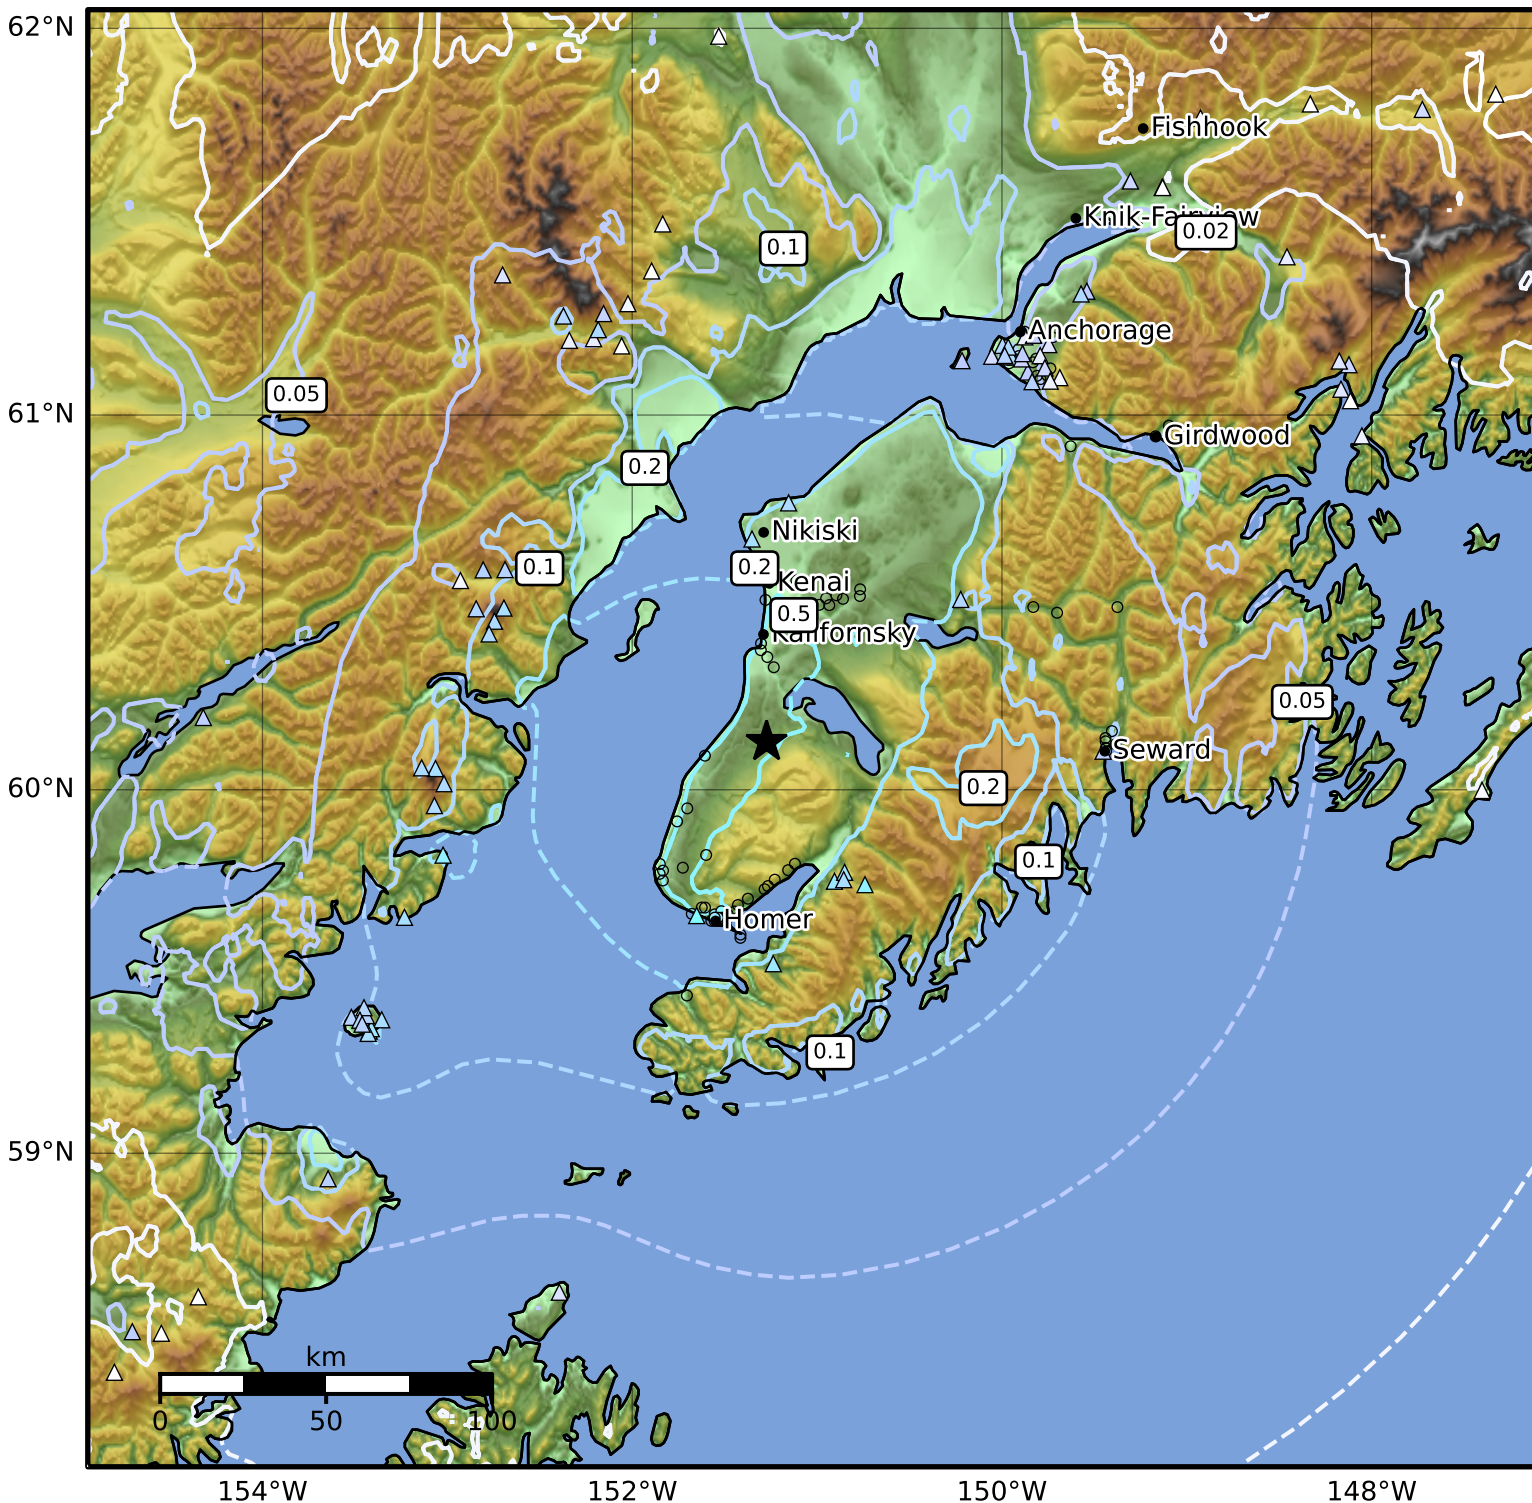

1.0 Second Peak Spectral Acceleration Map Alaska Earthquake Center
 ShakeMap: 18 km (11 miles) SSE of Coho
 Jun 27, 2026 01:15:31 UTC M4.9 N60.13 W151.27 Depth: 55.0km ID:a2026mpakbo

SA(1.0) (%g)	0.1	0.2	0.5	1	2	5	10	20	50	100	200
--------------	-----	-----	-----	---	---	---	----	----	----	-----	-----

Scale based on Worden et al. (2012)

Version 5: Processed 2026-06-27T01:35:32Z

△ Seismic Instrument ○ Reported Intensity

★ Epicenter