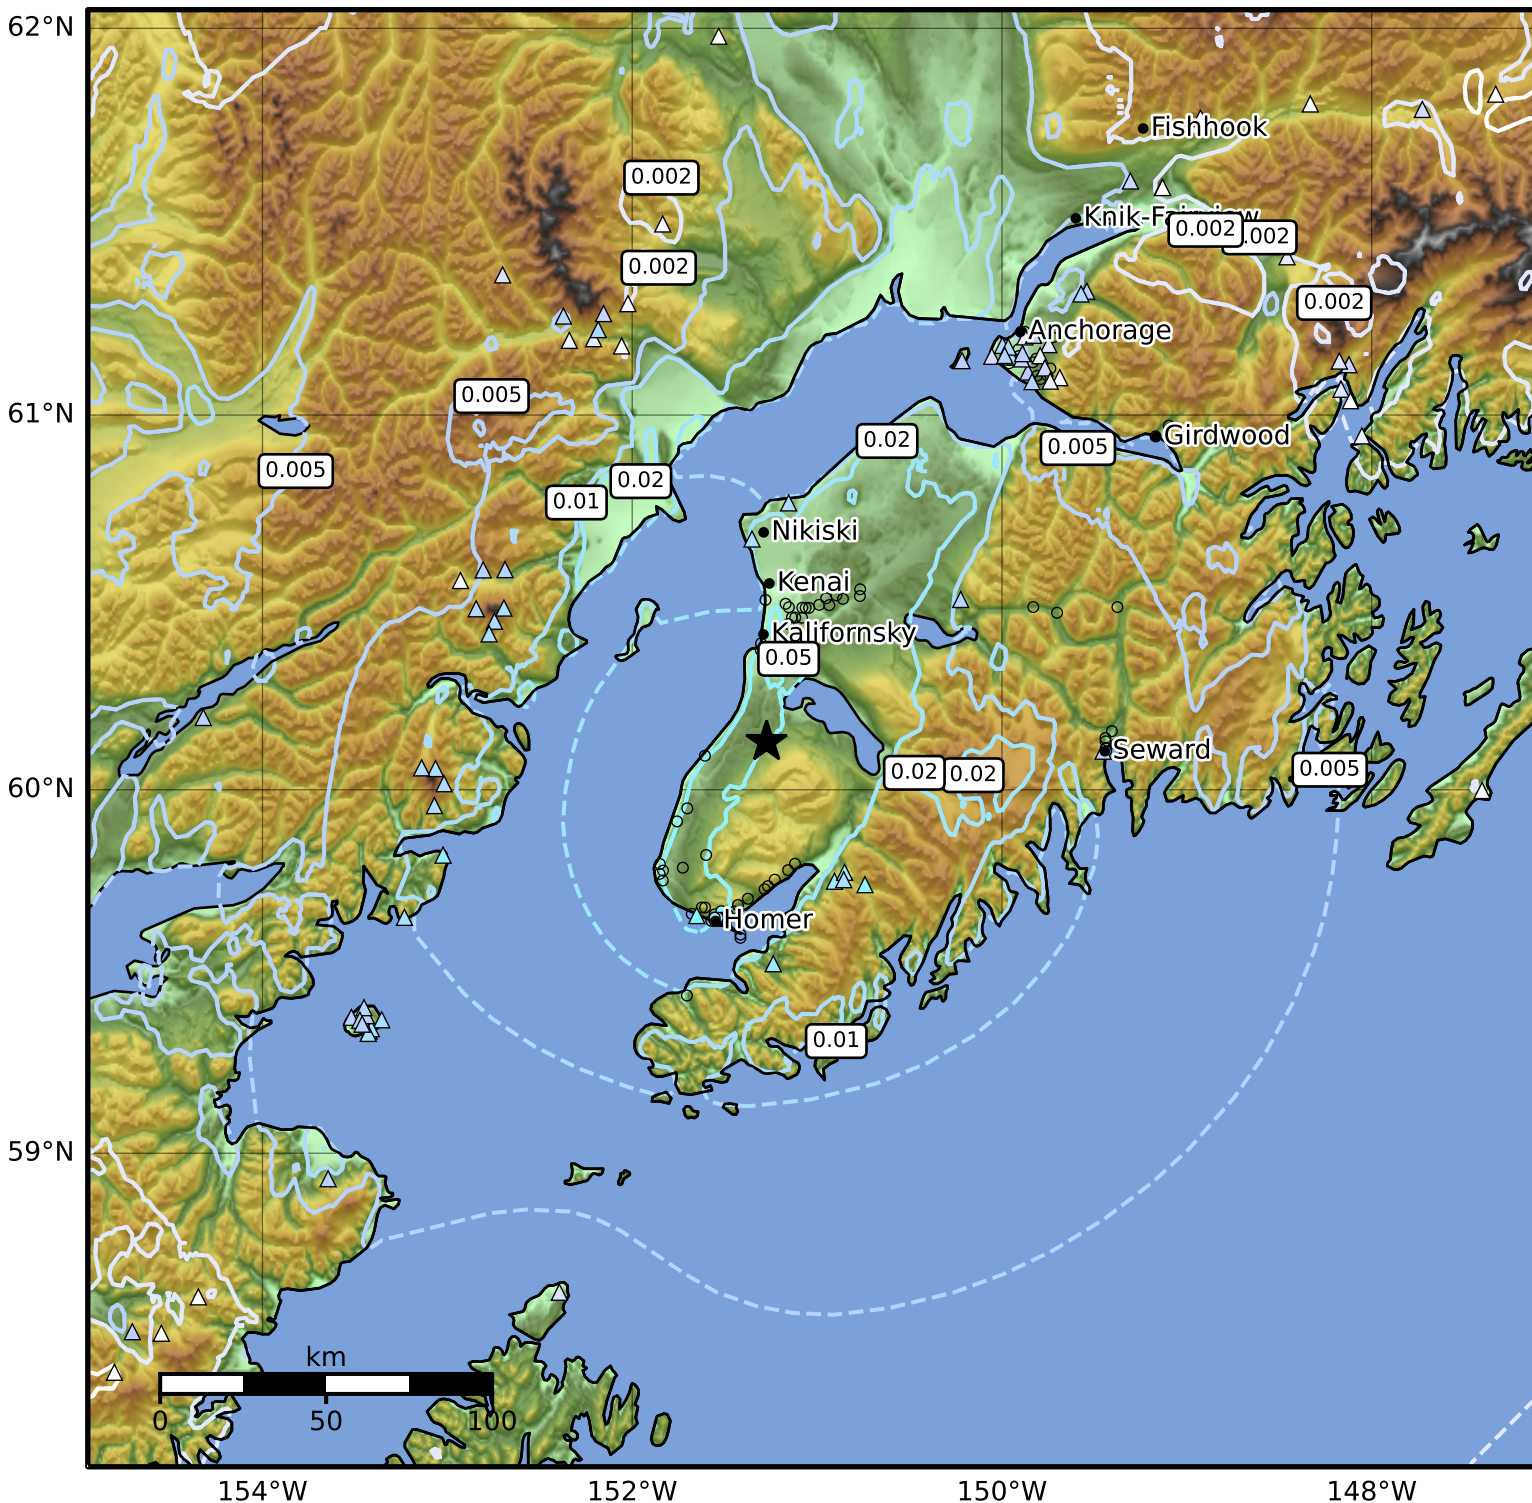

3.0 Second Peak Spectral Acceleration Map Alaska Earthquake Center
 ShakeMap: 18 km (11 miles) SSE of Coho
 Jun 27, 2026 01:15:31 UTC M4.9 N60.13 W151.27 Depth: 55.0km ID:a2026mpakbo

Scale based on Worden et al. (2012)

△ Seismic Instrument ○ Reported Intensity

★ Epicenter

Version 5: Processed 2026-06-27T01:35:32Z