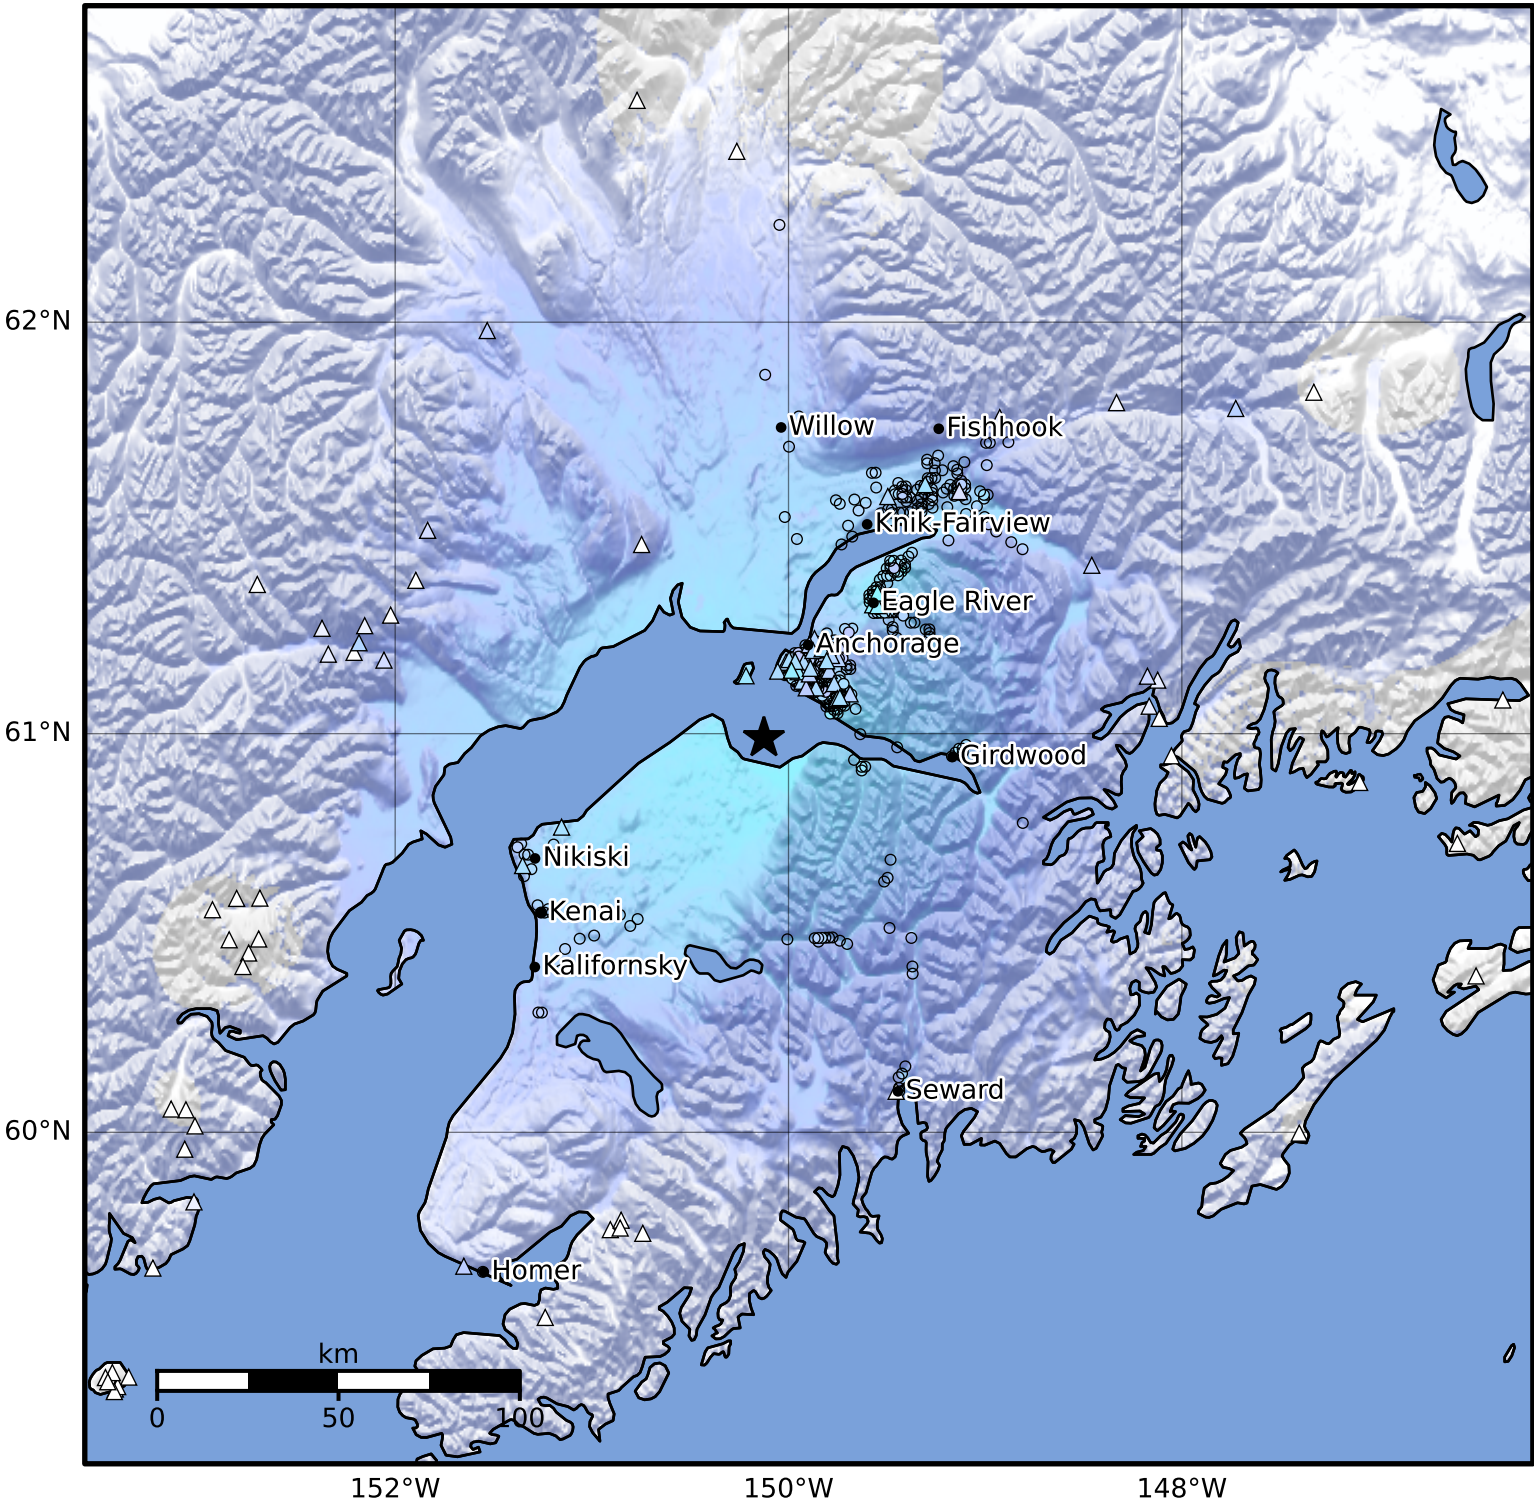

Macroseismic Intensity Map Alaska Earthquake Center
 ShakeMap: 26 km (16 miles) WNW of Hope
 Jun 27, 2026 05:25:52 UTC M4.2 N60.99 W150.12 Depth: 47.9km ID:a2026mpitdk

SHAKING	Not felt	Weak	Light	Moderate	Strong	Very strong	Severe	Violent	Extreme
DAMAGE	None	None	None	Very light	Light	Moderate	Moderate/heavy	Heavy	Very heavy
PGA(%g)	<0.0464	0.297	2.76	6.2	11.5	21.5	40.1	74.7	>139
PGV(cm/s)	<0.0215	0.135	1.41	4.65	9.64	20	41.4	85.8	>178
INTENSITY	I	II-III	IV	V	VI	VII	VIII	IX	X+

Scale based on Worden et al. (2012) Version 7: Processed 2026-06-30T22:07:12Z
 △ Seismic Instrument ○ Reported Intensity ★ Epicenter