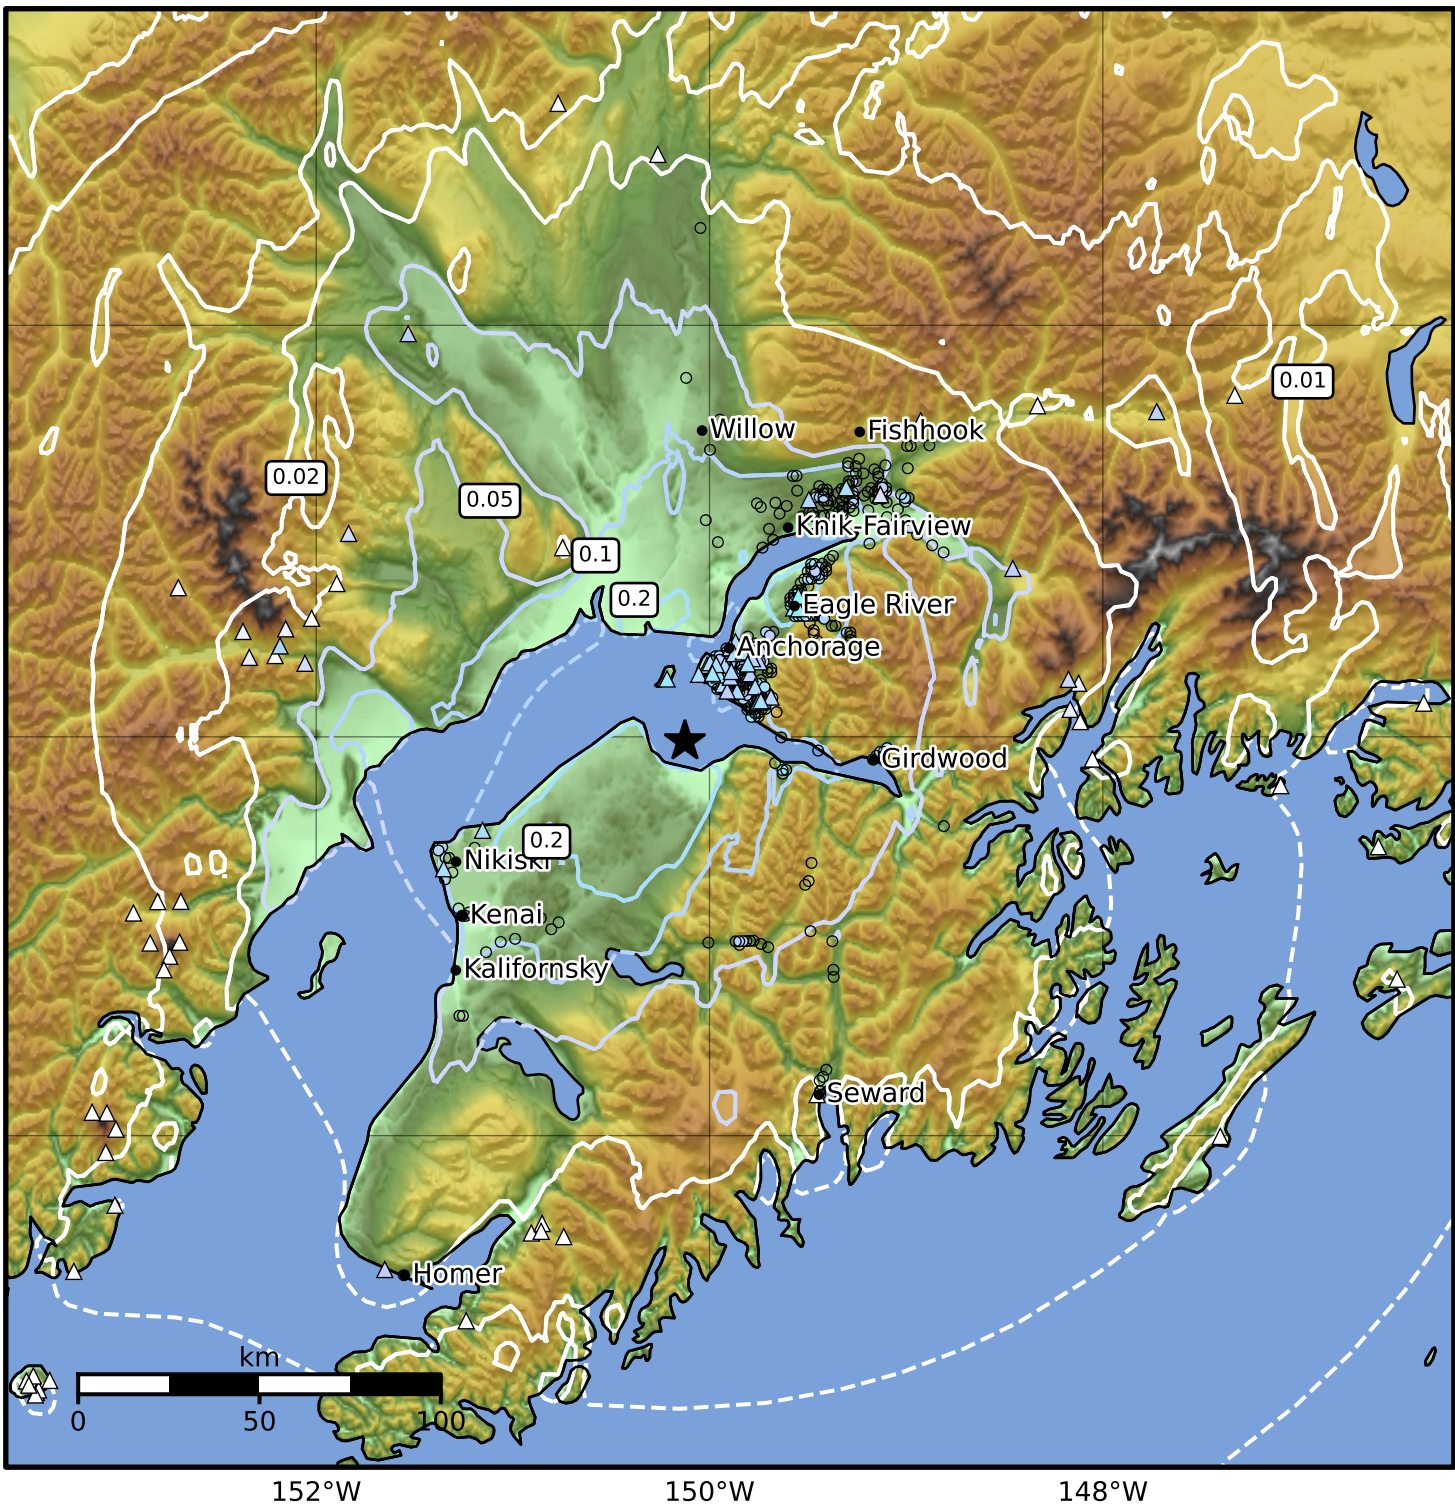

Peak Ground Velocity Map Alaska Earthquake Center
 ShakeMap: 26 km (16 miles) WNW of Hope
 Jun 27, 2026 05:25:52 UTC M4.2 N60.99 W150.12 Depth: 47.9km ID:a2026mpitdk

PGV (cm/s)	0.1	0.2	0.5	1	2	5	10	20	50	100	200
------------	-----	-----	-----	---	---	---	----	----	----	-----	-----