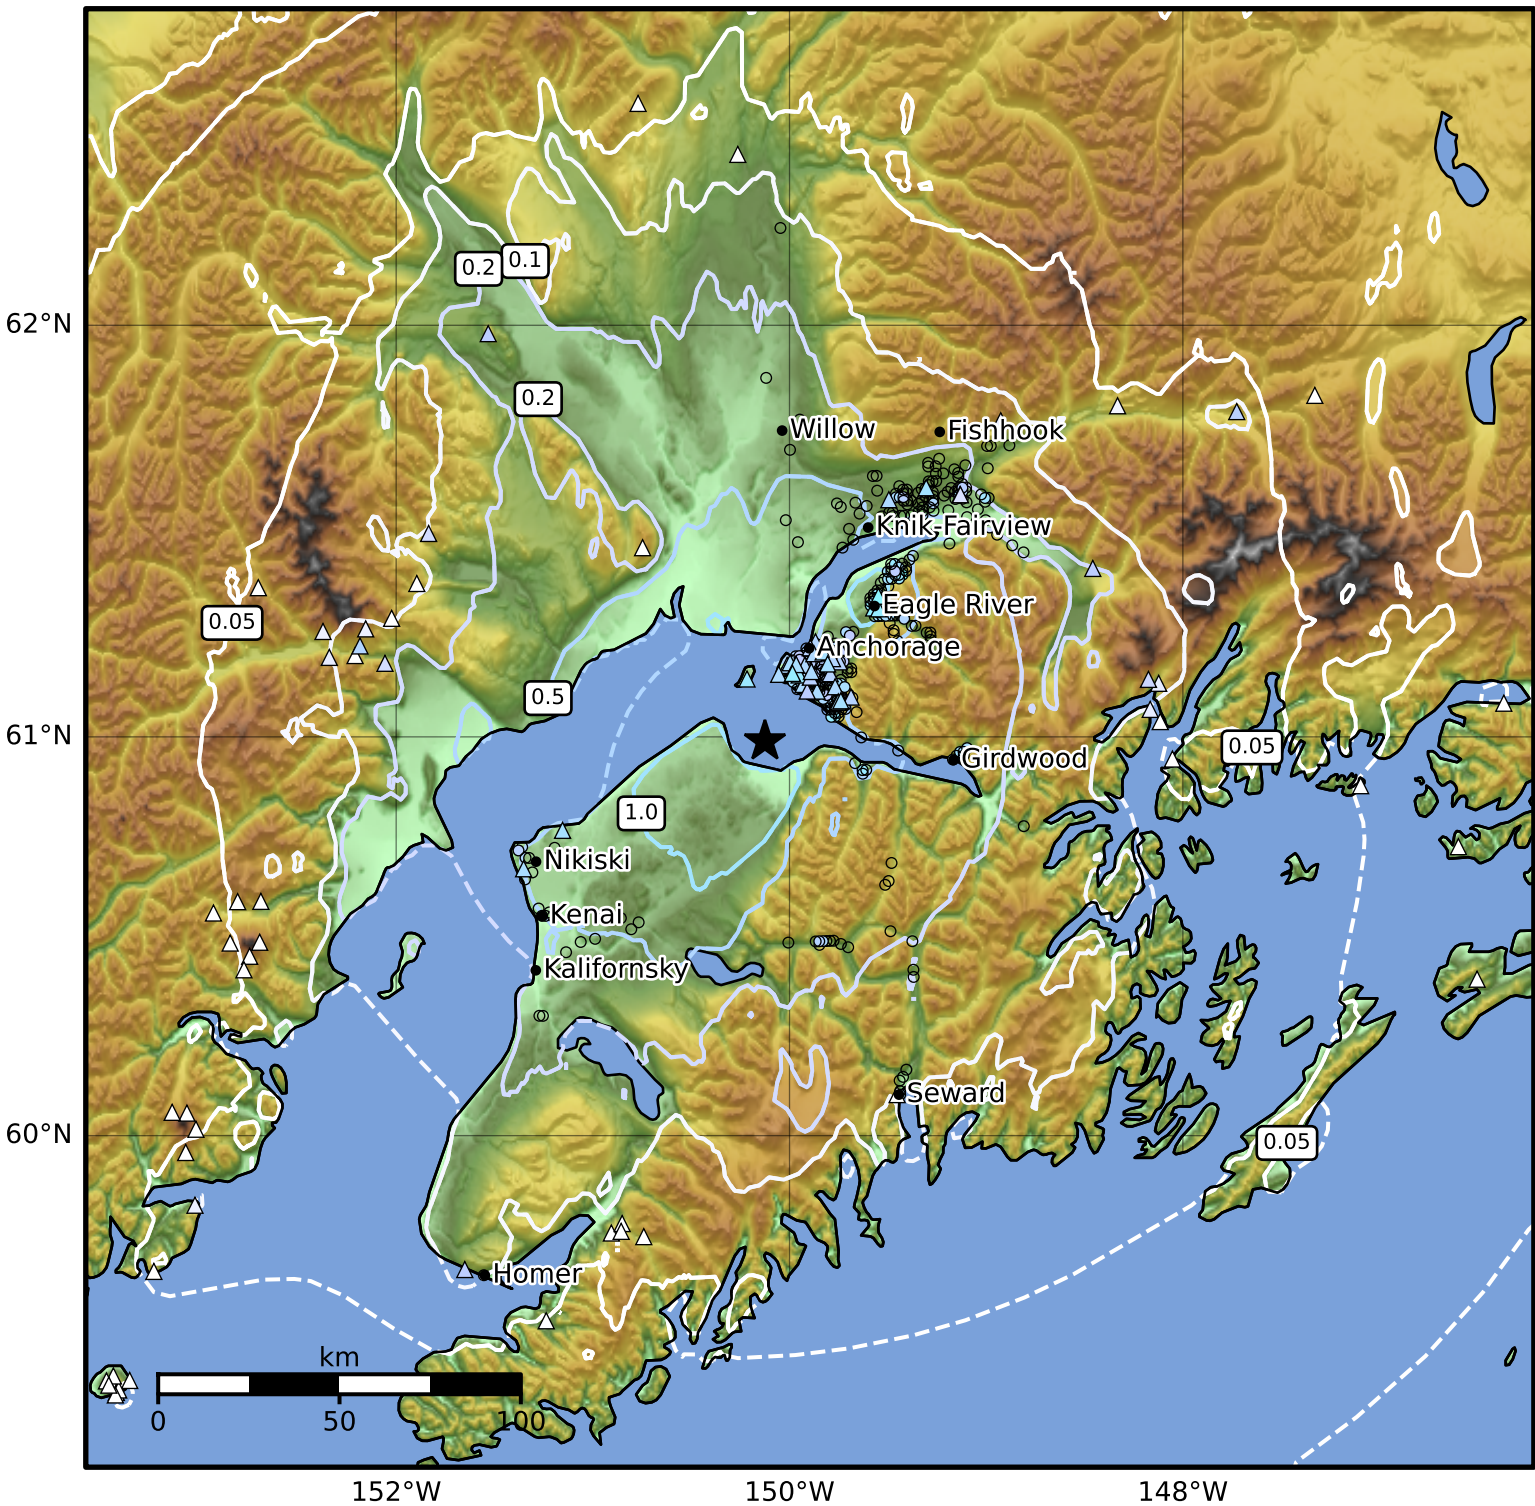

0.3 Second Peak Spectral Acceleration Map Alaska Earthquake Center  
 ShakeMap: 26 km (16 miles) WNW of Hope  
 Jun 27, 2026 05:25:52 UTC M4.2 N60.99 W150.12 Depth: 47.9km ID:a2026mpitdk

SA(0.3) (%g)	0.1	0.2	0.5	1	2	5	10	20	50	100	200
--------------	-----	-----	-----	---	---	---	----	----	----	-----	-----

Scale based on Worden et al. (2012)

Version 7: Processed 2026-06-30T22:07:12Z

△ Seismic Instrument ○ Reported Intensity

★ Epicenter