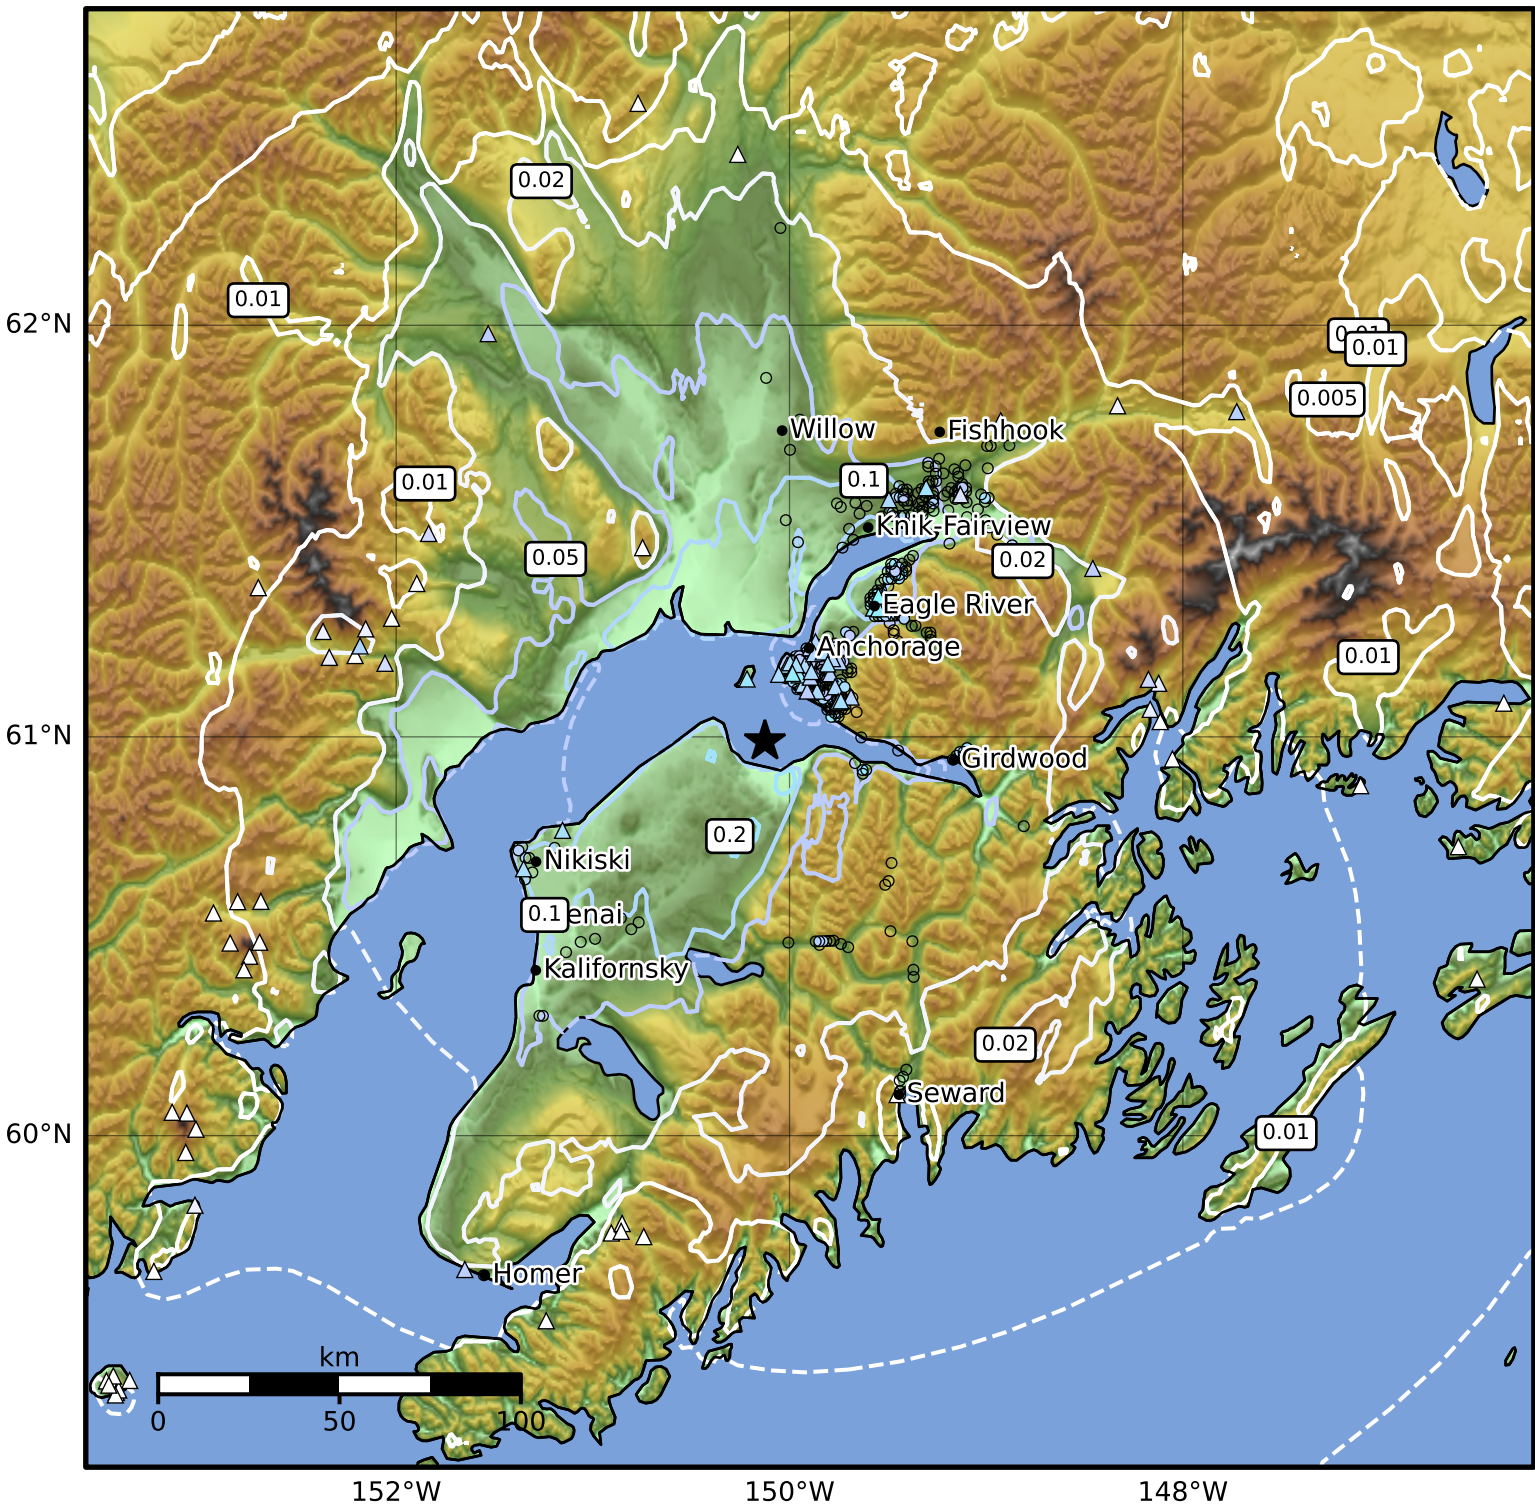

1.0 Second Peak Spectral Acceleration Map Alaska Earthquake Center
 ShakeMap: 26 km (16 miles) WNW of Hope
 Jun 27, 2026 05:25:52 UTC M4.2 N60.99 W150.12 Depth: 47.9km ID:a2026mpitdk

SA(1.0) (%g)	0.1	0.2	0.5	1	2	5	10	20	50	100	200
--------------	-----	-----	-----	---	---	---	----	----	----	-----	-----

Scale based on Worden et al. (2012)

Version 7: Processed 2026-06-30T22:07:12Z

△ Seismic Instrument ○ Reported Intensity

★ Epicenter