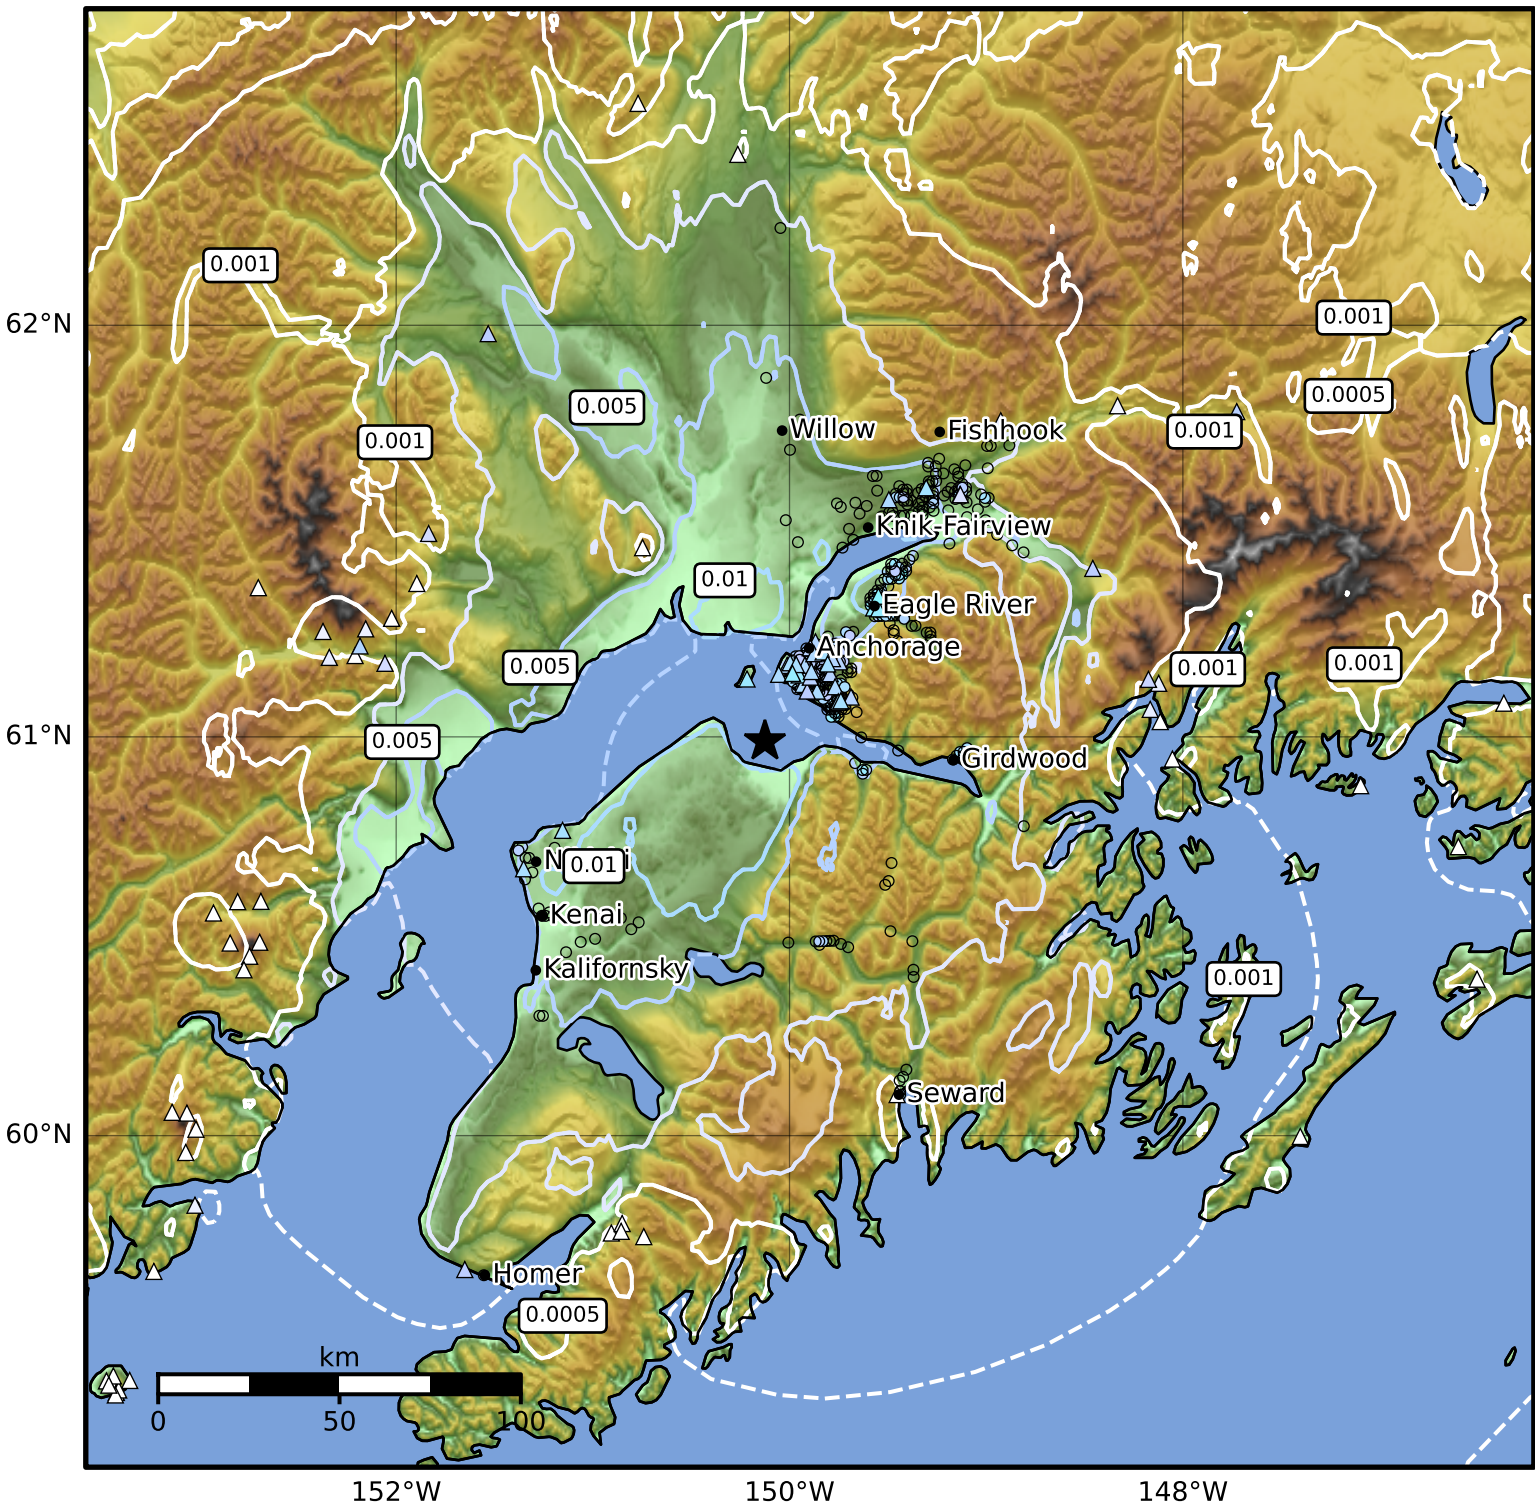

3.0 Second Peak Spectral Acceleration Map Alaska Earthquake Center
 ShakeMap: 26 km (16 miles) WNW of Hope
 Jun 27, 2026 05:25:52 UTC M4.2 N60.99 W150.12 Depth: 47.9km ID:a2026mpitdk

SA(3.0) (%g)	0.1	0.2	0.5	1	2	5	10	20	50
--------------	-----	-----	-----	---	---	---	----	----	----

Scale based on Worden et al. (2012)

Version 7: Processed 2026-06-30T22:07:12Z

△ Seismic Instrument ○ Reported Intensity

★ Epicenter