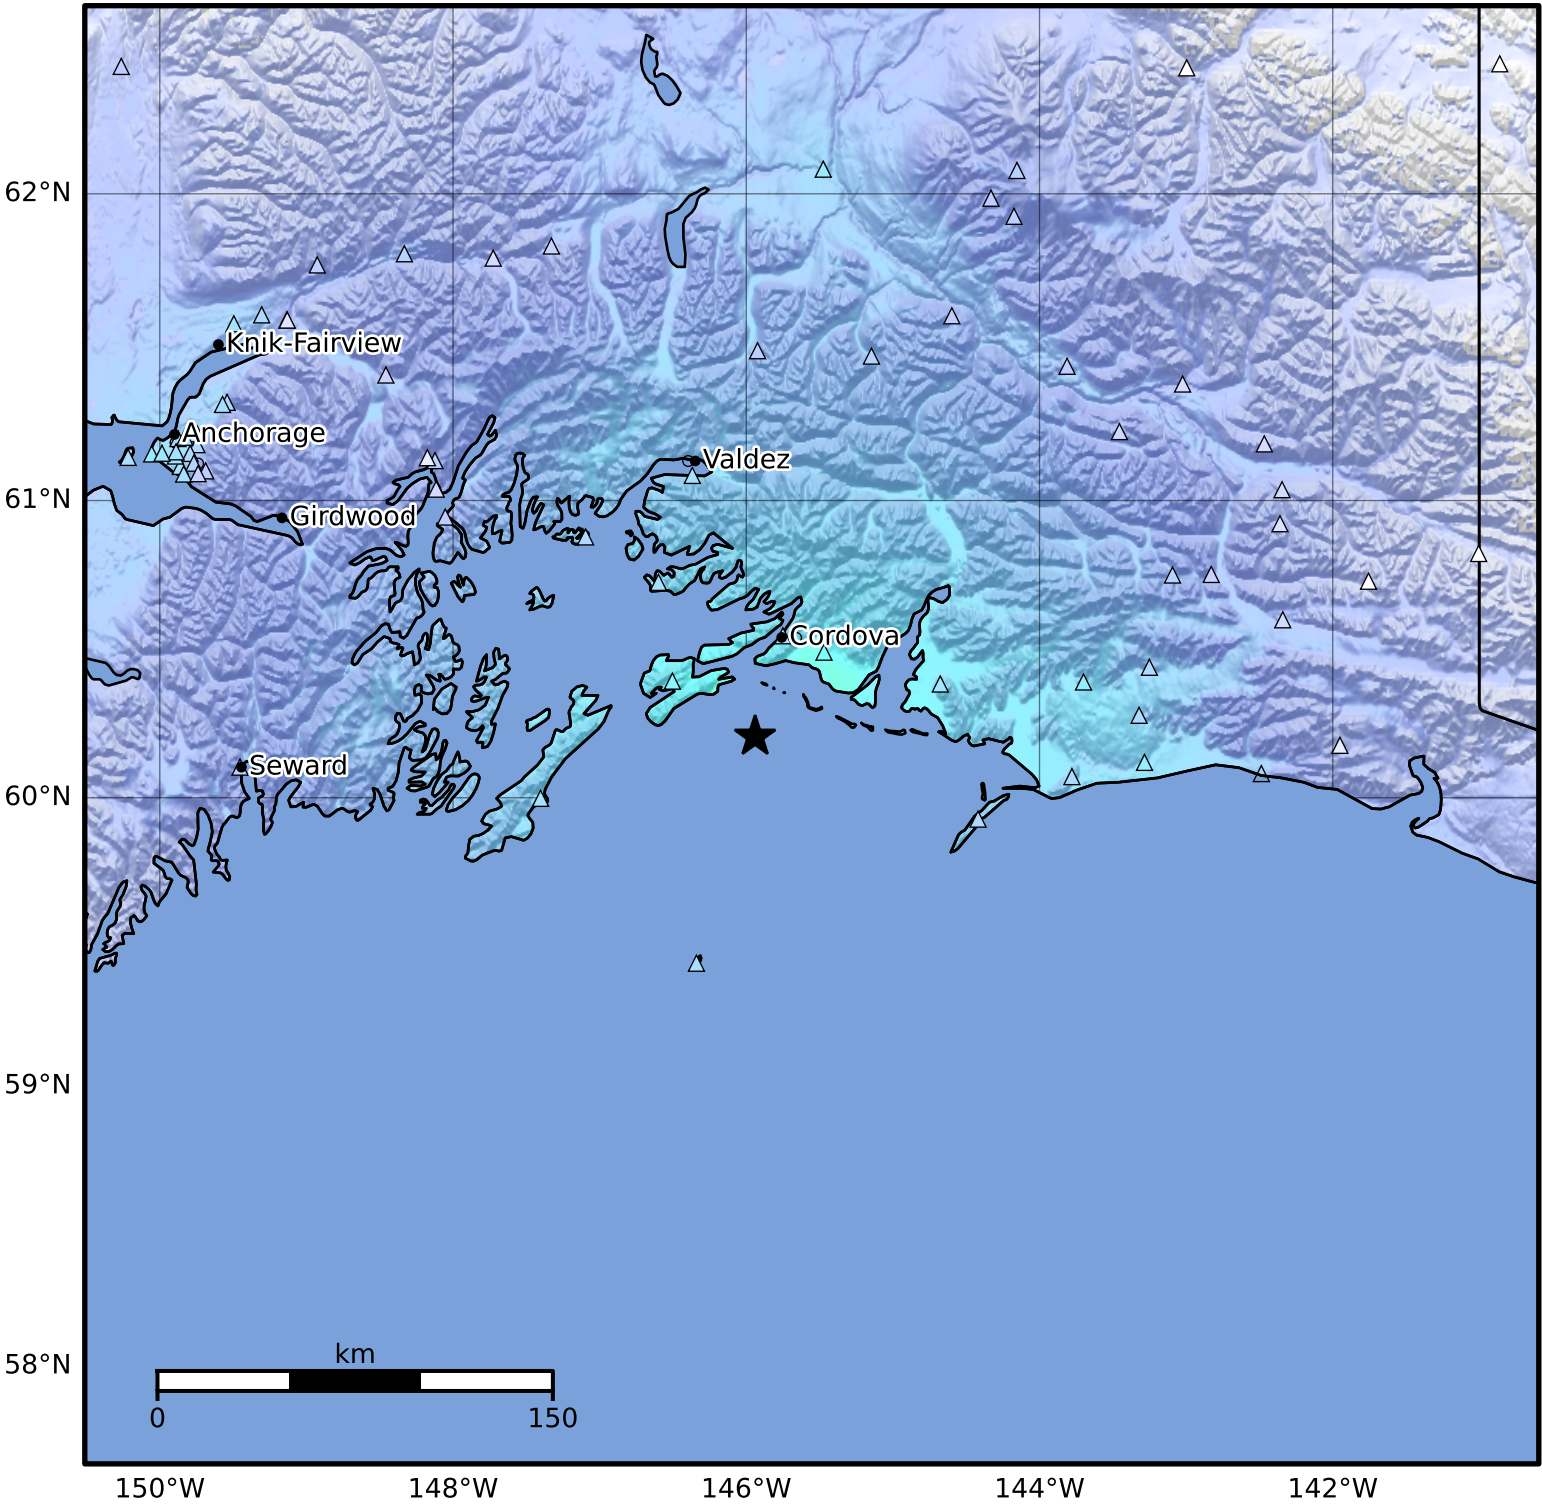

Macroseismic Intensity Map Alaska Earthquake Center
 ShakeMap: 38 km (24 miles) SSW of Cordova
 Jun 29, 2026 03:32:39 UTC M5.3 N60.21 W145.94 Depth: 13.6km ID:a2026msxacu

SHAKING	Not felt	Weak	Light	Moderate	Strong	Very strong	Severe	Violent	Extreme
DAMAGE	None	None	None	Very light	Light	Moderate	Moderate/heavy	Heavy	Very heavy
PGA(%g)	<0.0464	0.297	2.76	6.2	11.5	21.5	40.1	74.7	>139
PGV(cm/s)	<0.0215	0.135	1.41	4.65	9.64	20	41.4	85.8	>178
INTENSITY	I	II-III	IV	V	VI	VII	VIII	IX	X+

Scale based on Worden et al. (2012)

Version 2: Processed 2026-06-29T03:39:09Z

△ Seismic Instrument ○ Reported Intensity

★ Epicenter