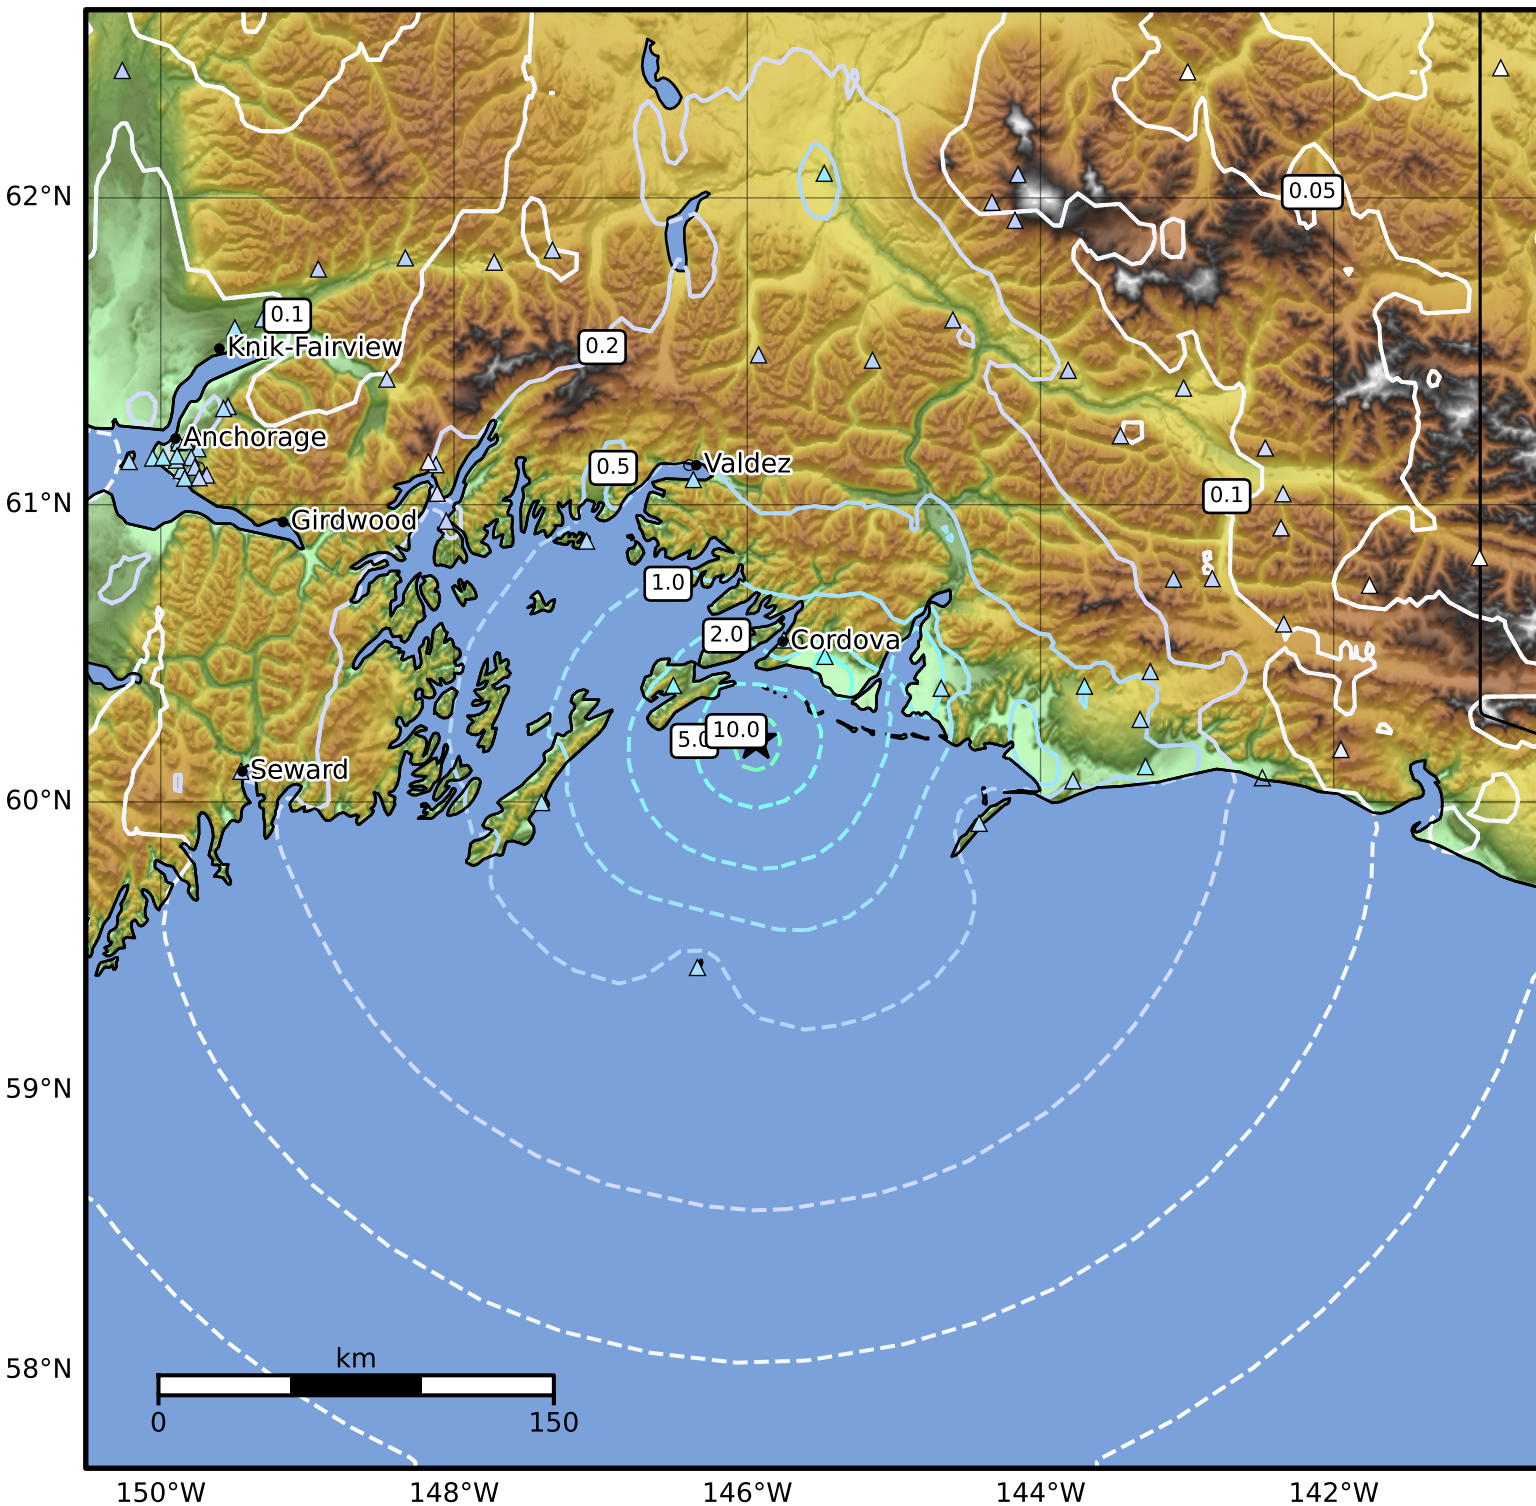

0.3 Second Peak Spectral Acceleration Map Alaska Earthquake Center
 ShakeMap: 38 km (24 miles) SSW of Cordova
 Jun 29, 2026 03:32:39 UTC M5.3 N60.21 W145.94 Depth: 13.6km ID:a2026msxacu

SA(0.3) (%g)	0.1	0.2	0.5	1	2	5	10	20	50	100	200
--------------	-----	-----	-----	---	---	---	----	----	----	-----	-----

Scale based on Worden et al. (2012)

Version 2: Processed 2026-06-29T03:39:09Z

△ Seismic Instrument ○ Reported Intensity

★ Epicenter