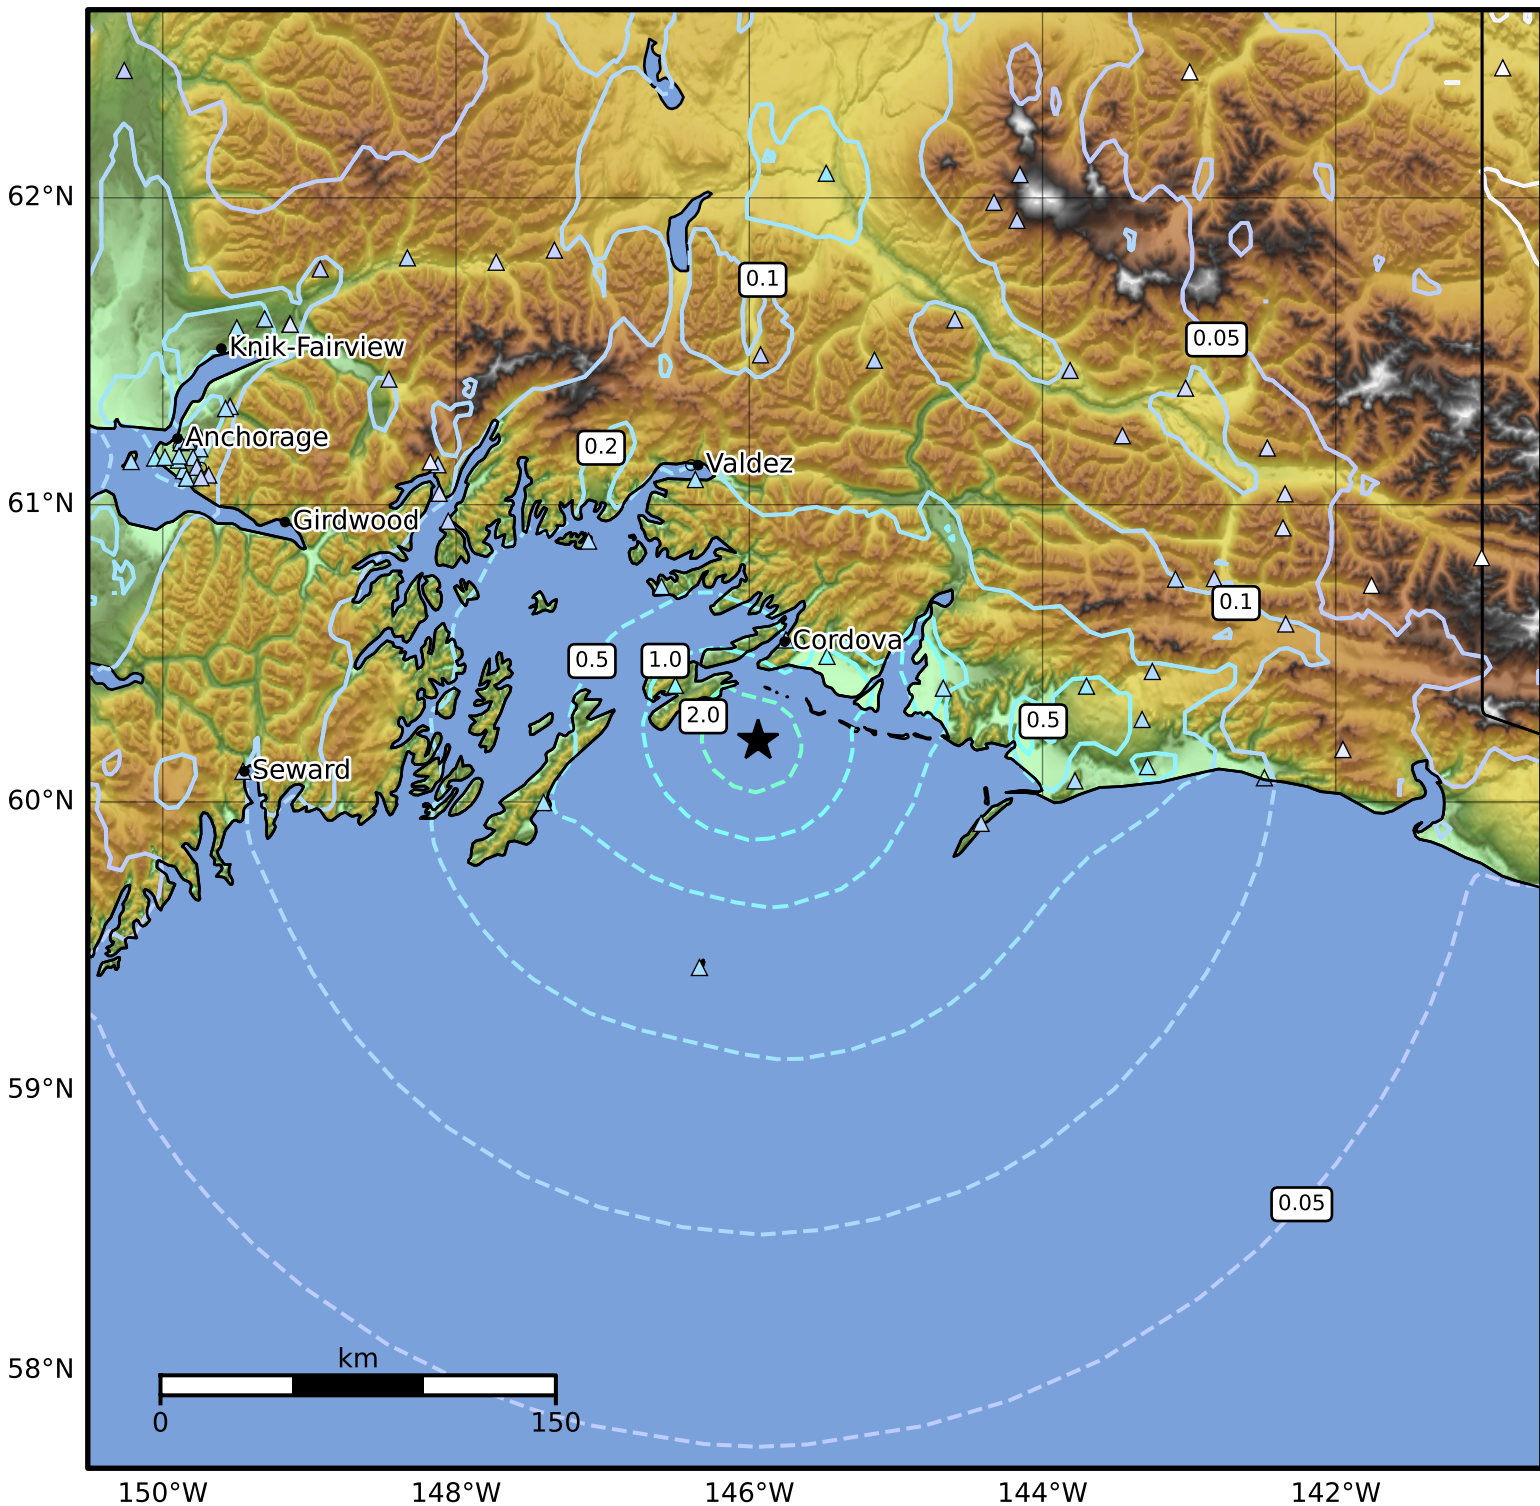

1.0 Second Peak Spectral Acceleration Map Alaska Earthquake Center
 ShakeMap: 38 km (24 miles) SSW of Cordova
 Jun 29, 2026 03:32:39 UTC M5.3 N60.21 W145.94 Depth: 13.6km ID:a2026msxacu

SA(1.0) (%g)	0.1	0.2	0.5	1	2	5	10	20	50	100	200
--------------	-----	-----	-----	---	---	---	----	----	----	-----	-----

Scale based on Worden et al. (2012)

Version 2: Processed 2026-06-29T03:39:09Z

△ Seismic Instrument ○ Reported Intensity

★ Epicenter