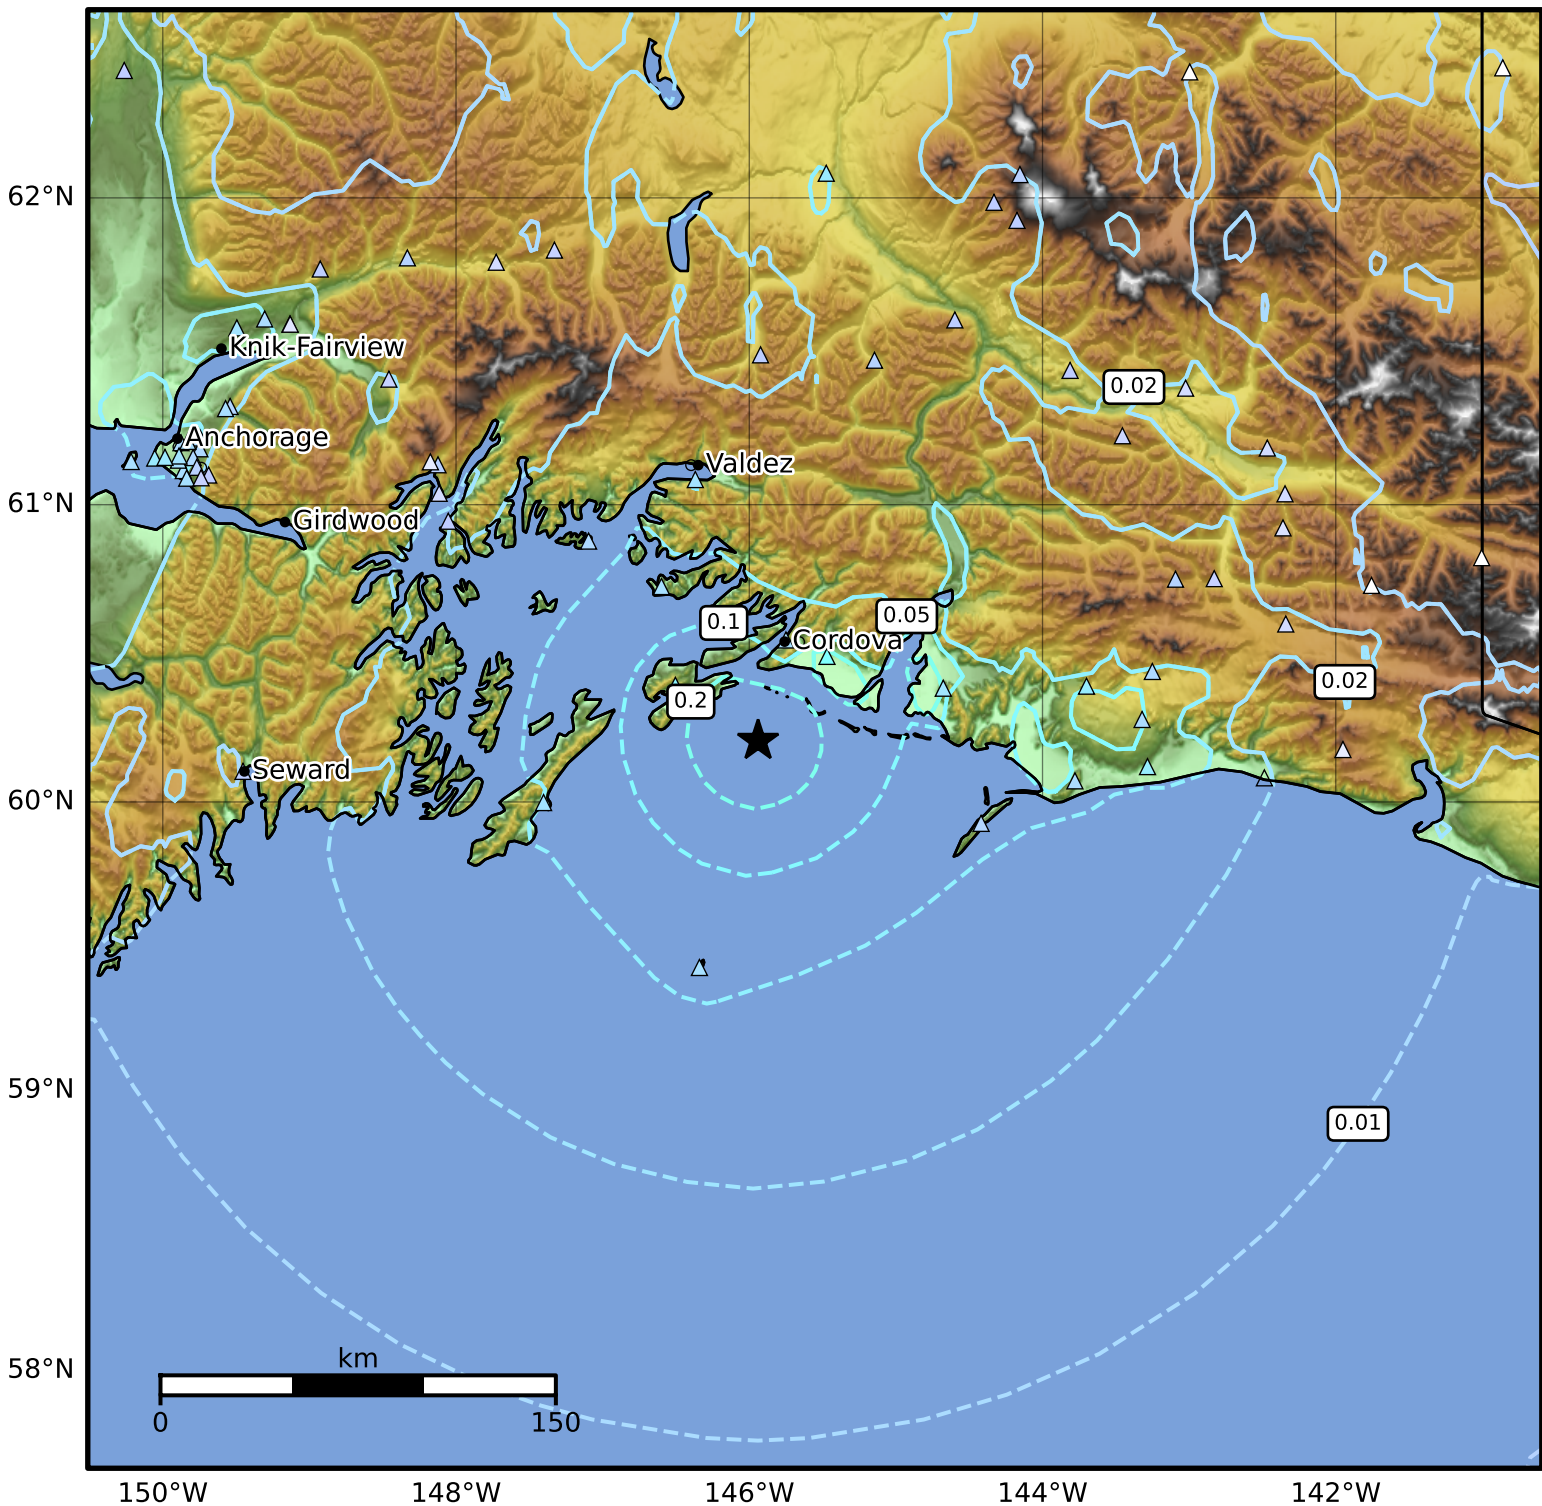

3.0 Second Peak Spectral Acceleration Map Alaska Earthquake Center
 ShakeMap: 38 km (24 miles) SSW of Cordova
 Jun 29, 2026 03:32:39 UTC M5.3 N60.21 W145.94 Depth: 13.6km ID:a2026msxacu

Scale based on Worden et al. (2012)

Version 2: Processed 2026-06-29T03:39:09Z

△ Seismic Instrument ○ Reported Intensity

★ Epicenter