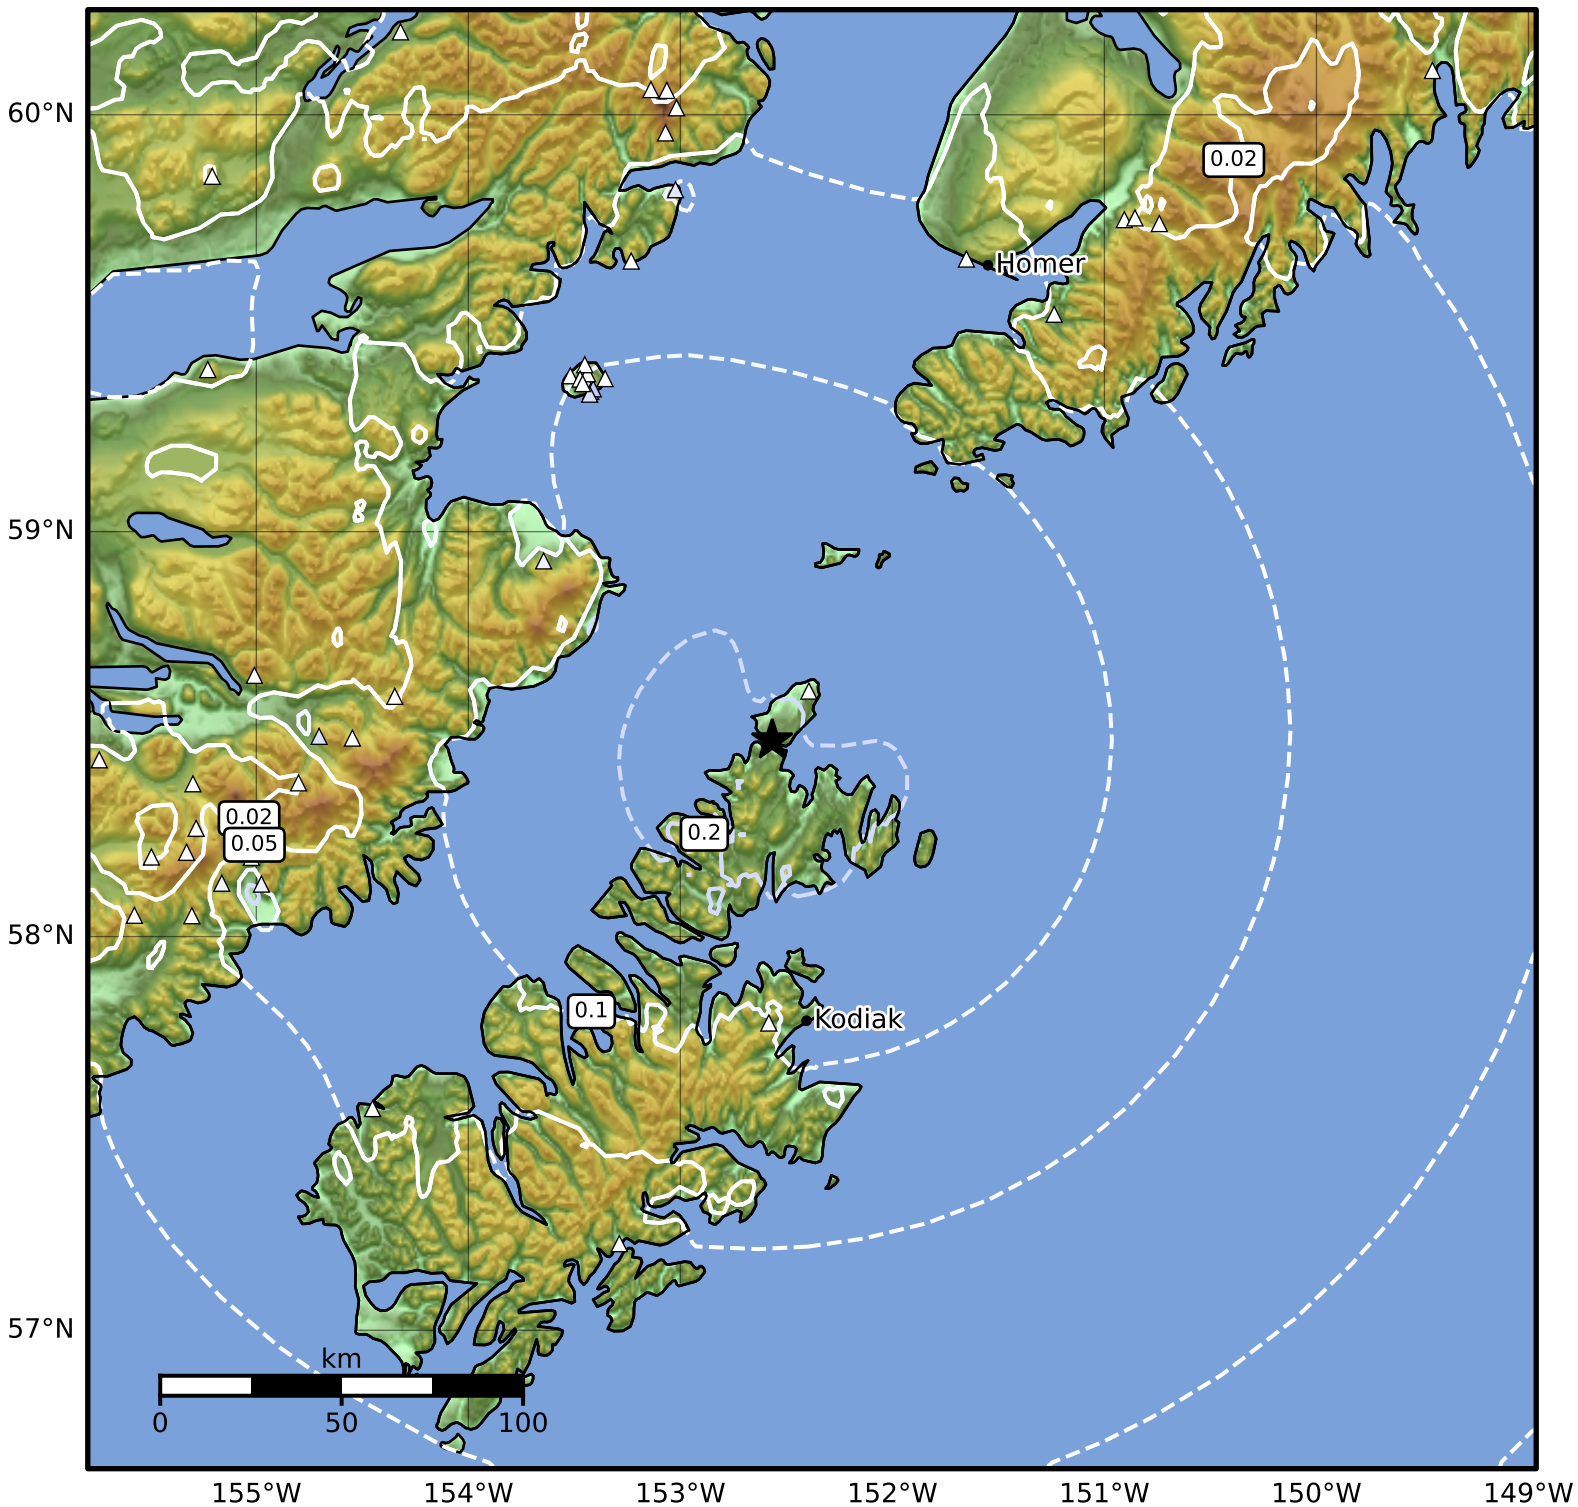

0.3 Second Peak Spectral Acceleration Map Alaska Earthquake Center
 ShakeMap: 78 km (49 miles) N of Kodiak
 Jun 29, 2026 15:29:10 UTC M3.9 N58.49 W152.57 Depth: 68.7km ID:a2026mtuxjt

SA(0.3) (%g)	0.1	0.2	0.5	1	2	5	10	20	50	100	200
--------------	-----	-----	-----	---	---	---	----	----	----	-----	-----

Scale based on Worden et al. (2012)

△ Seismic Instrument ○ Reported Intensity

★ Epicenter

Version 2: Processed 2026-06-29T15:35:15Z