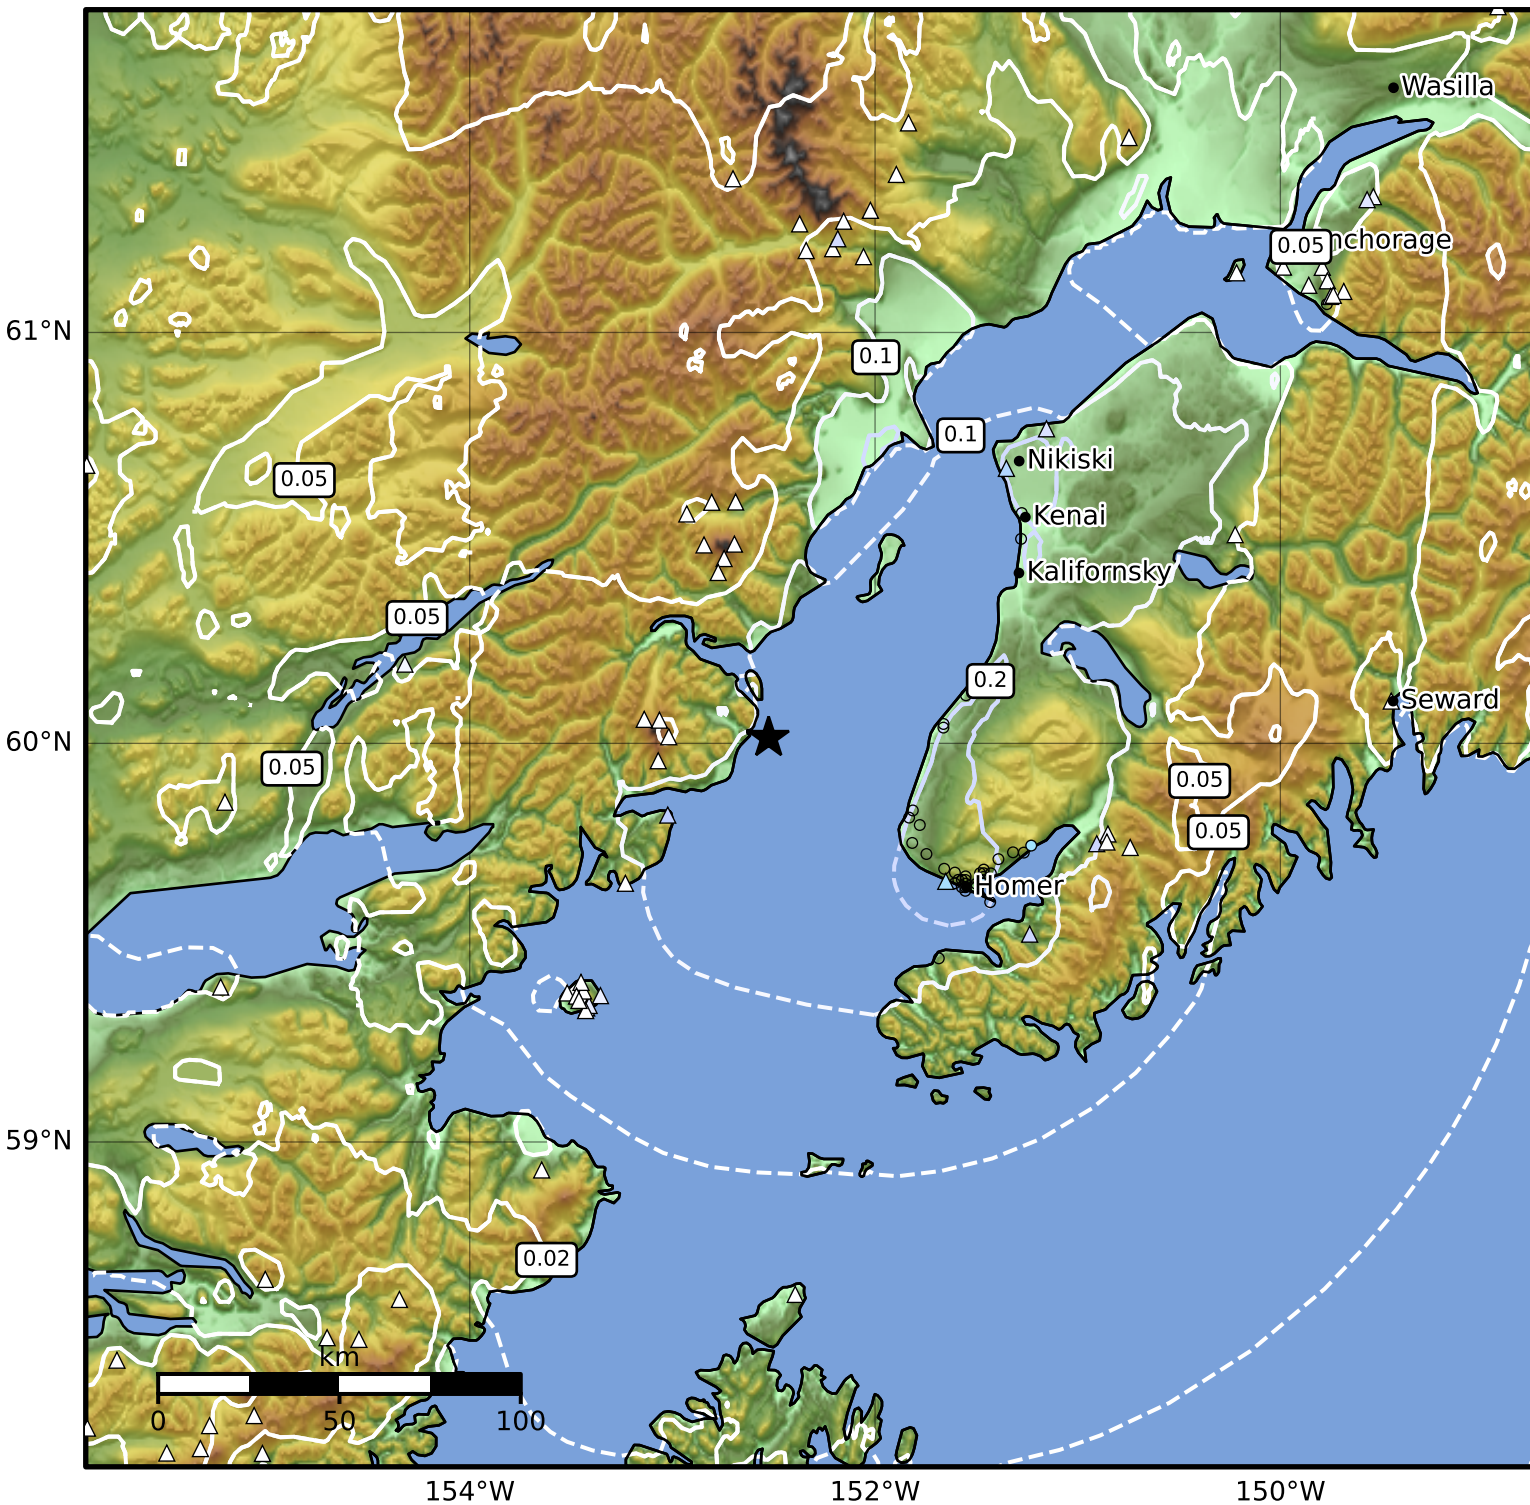

0.3 Second Peak Spectral Acceleration Map Alaska Earthquake Center
 ShakeMap: 68 km (42 miles) NW of Homer
 Jul 06, 2026 05:36:22 UTC M4.0 N60.01 W152.53 Depth: 108.0km ID:a2026nfzhjl

SA(0.3) (%g)	0.1	0.2	0.5	1	2	5	10	20	50	100	200
--------------	-----	-----	-----	---	---	---	----	----	----	-----	-----

Scale based on Worden et al. (2012)

Version 3: Processed 2026-07-06T06:19:17Z

△ Seismic Instrument ○ Reported Intensity

★ Epicenter