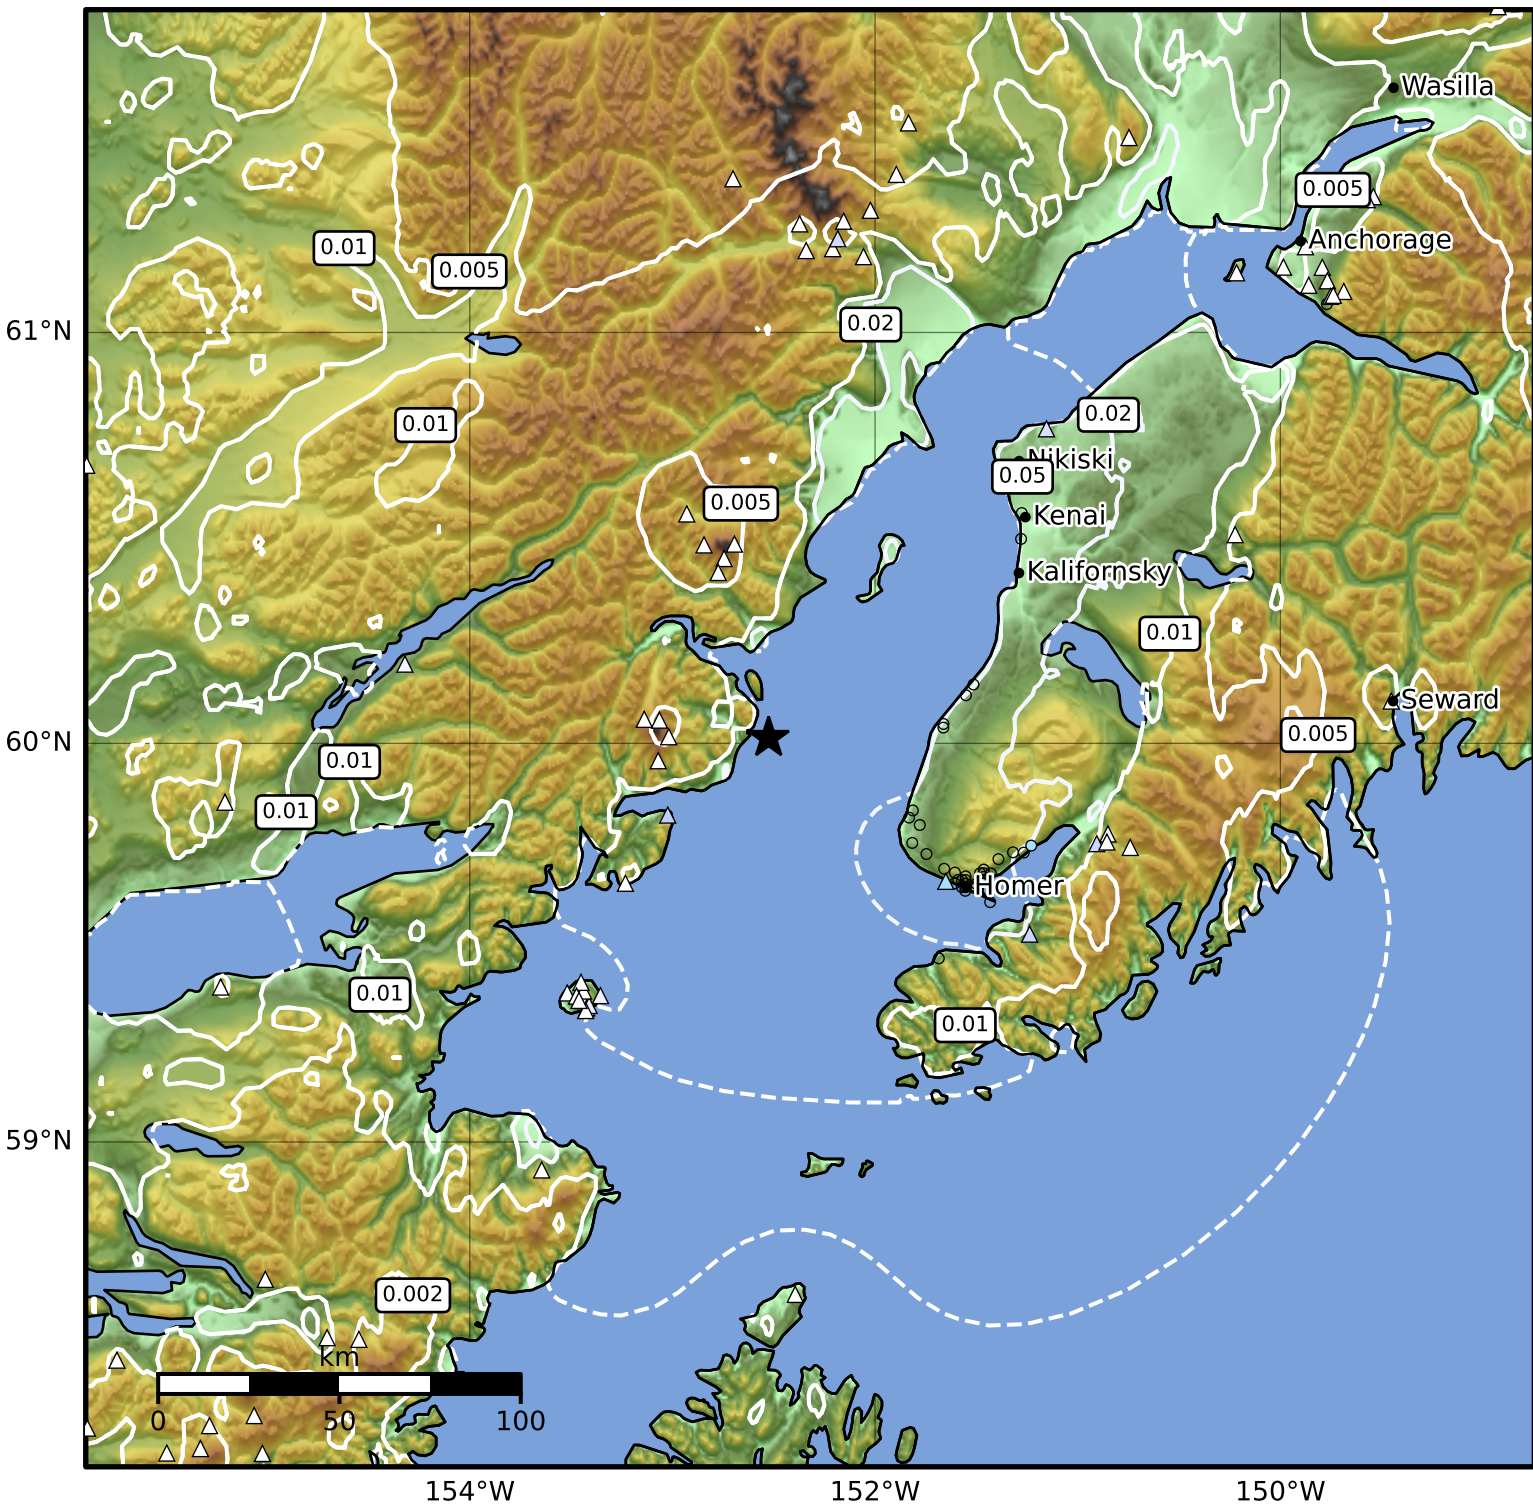

1.0 Second Peak Spectral Acceleration Map Alaska Earthquake Center  
 ShakeMap: 68 km (42 miles) NW of Homer  
 Jul 06, 2026 05:36:22 UTC M4.0 N60.01 W152.53 Depth: 108.0km ID:a2026nfzhjl

SA(1.0) (%g)	0.1	0.2	0.5	1	2	5	10	20	50	100	200
--------------	-----	-----	-----	---	---	---	----	----	----	-----	-----