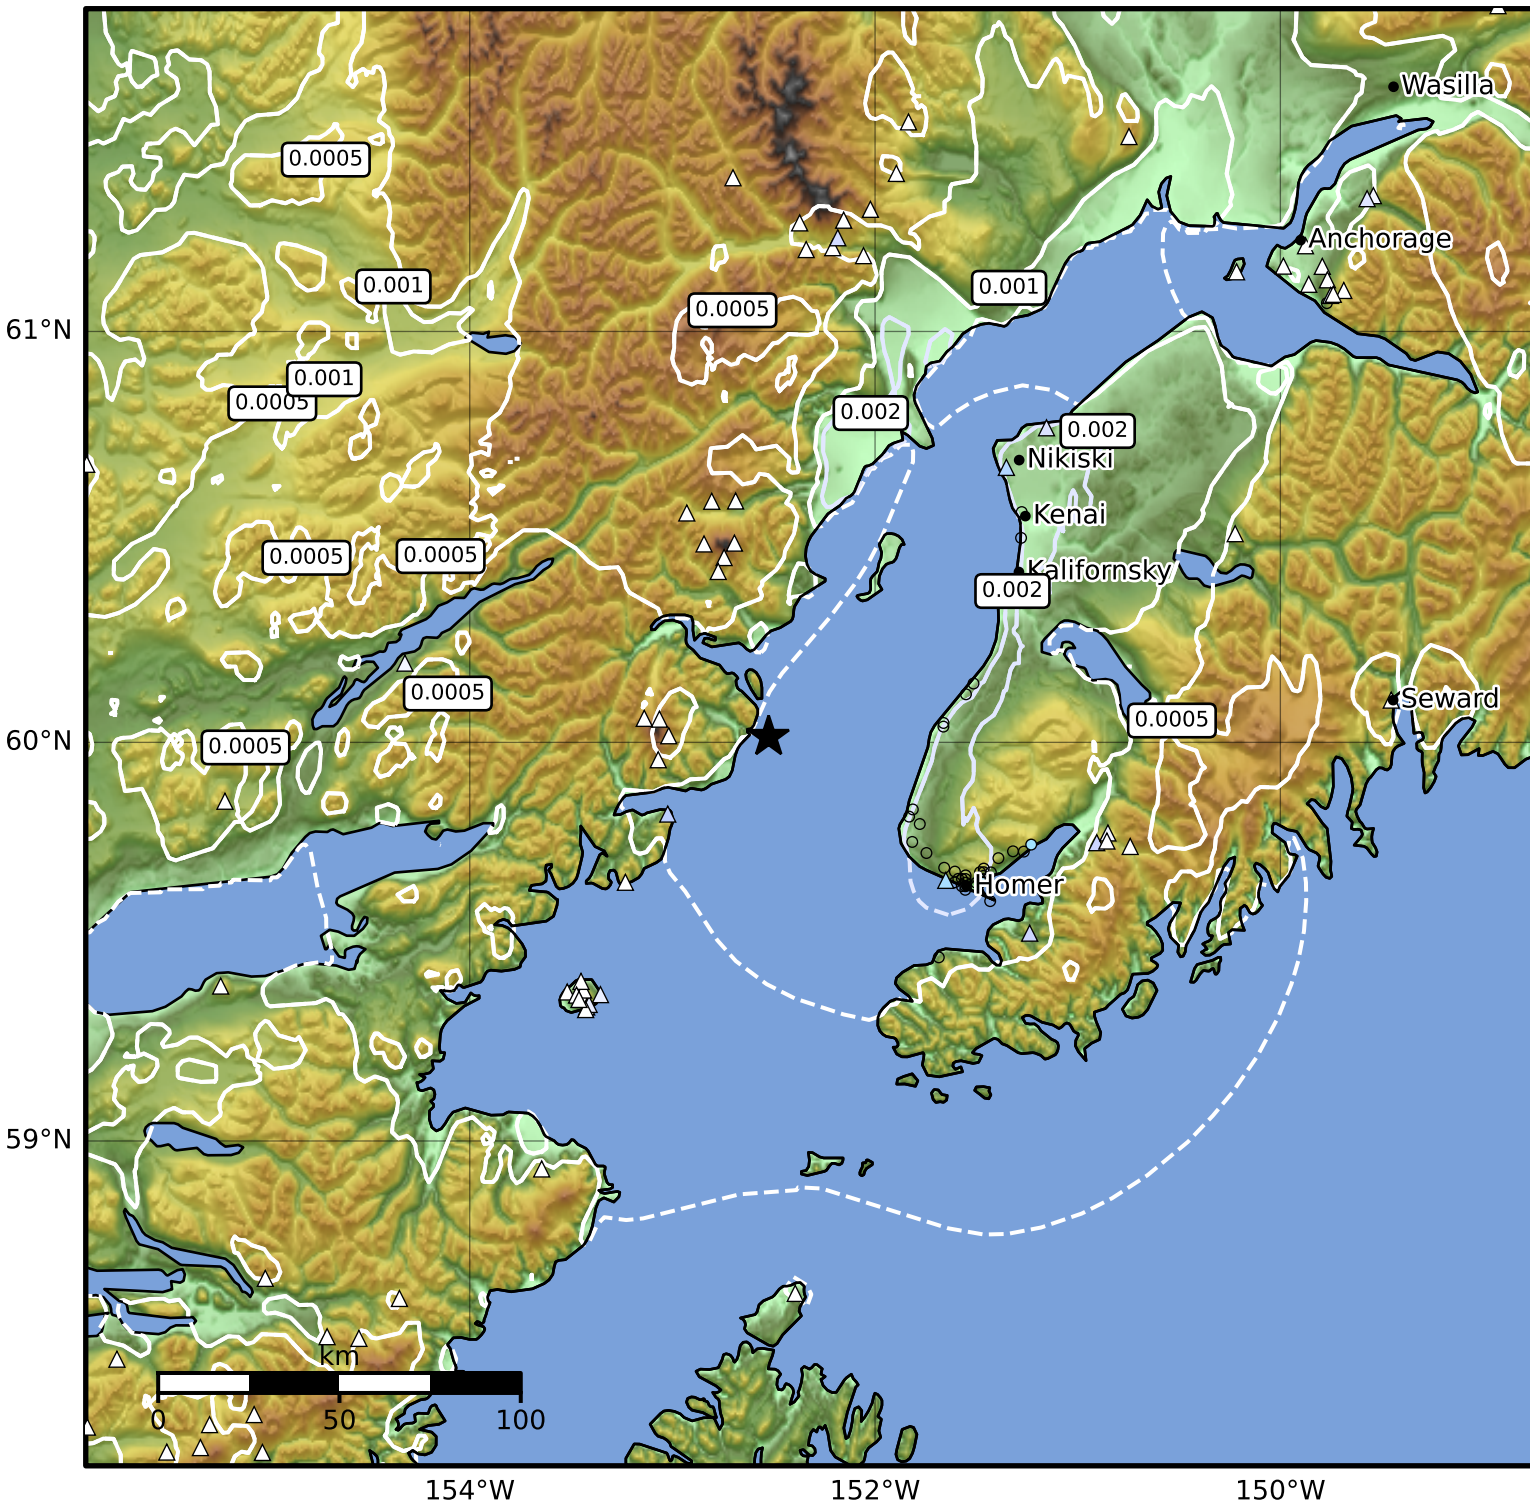

3.0 Second Peak Spectral Acceleration Map Alaska Earthquake Center
 ShakeMap: 68 km (42 miles) NW of Homer
 Jul 06, 2026 05:36:22 UTC M4.0 N60.01 W152.53 Depth: 108.0km ID:a2026nfhzjl

Scale based on Worden et al. (2012)

Version 3: Processed 2026-07-06T06:19:17Z

△ Seismic Instrument ○ Reported Intensity

★ Epicenter